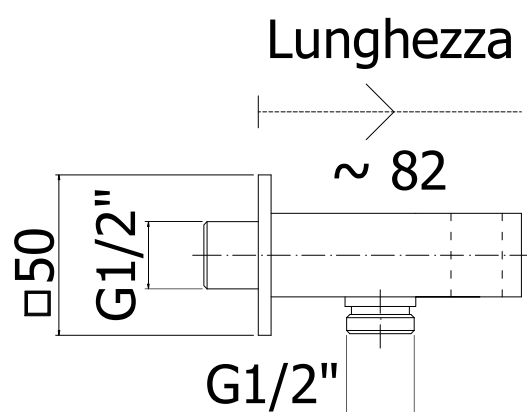

COLLECTION

kit bidet - bidet kit

PRODUCT IMAGE

TECHNICAL DRAWING

DESCRIPTION

Square concealed metal fixed bracket complete with:

- square wall plate 50x50mm
- 1/2\"G connections

ART.

ZSUP 032 . .
with built-in water inlet

ZBAS 086
SQUARE wall plate - 50x50 mm

FINISHES

ZSUP
CR - chrome plated
ST - steel looking finish
BO - matt white
NO - matt black

ZBAS
CR - chrome plated
ST - steel looking finish
BO - matt white
NO - matt black