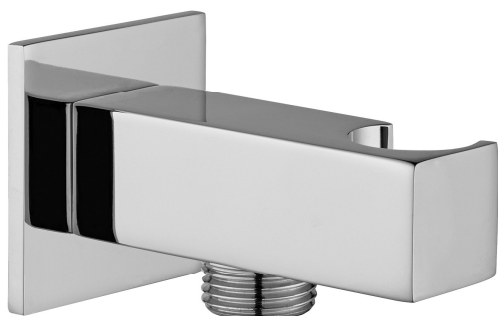

COLLECTION

kit bidet - bidet kit

PRODUCT IMAGE

TECHNICAL DRAWING

DESCRIPTION

Square concealed metal fixed bracket complete with:

- square wall plate 50x50mm
- 1/2\"G connections

ART.

ZSUP 032 . .
with built-in water inlet

ZBAS 086
SQUARE wall plate - 50x50 mm

FINISHES

ZSUP
CR - chrome plated
ST - steel looking finish
BO - matt white
NO - matt black

ZBAS
CR - chrome plated
ST - steel looking finish
BO - matt white
NO - matt black