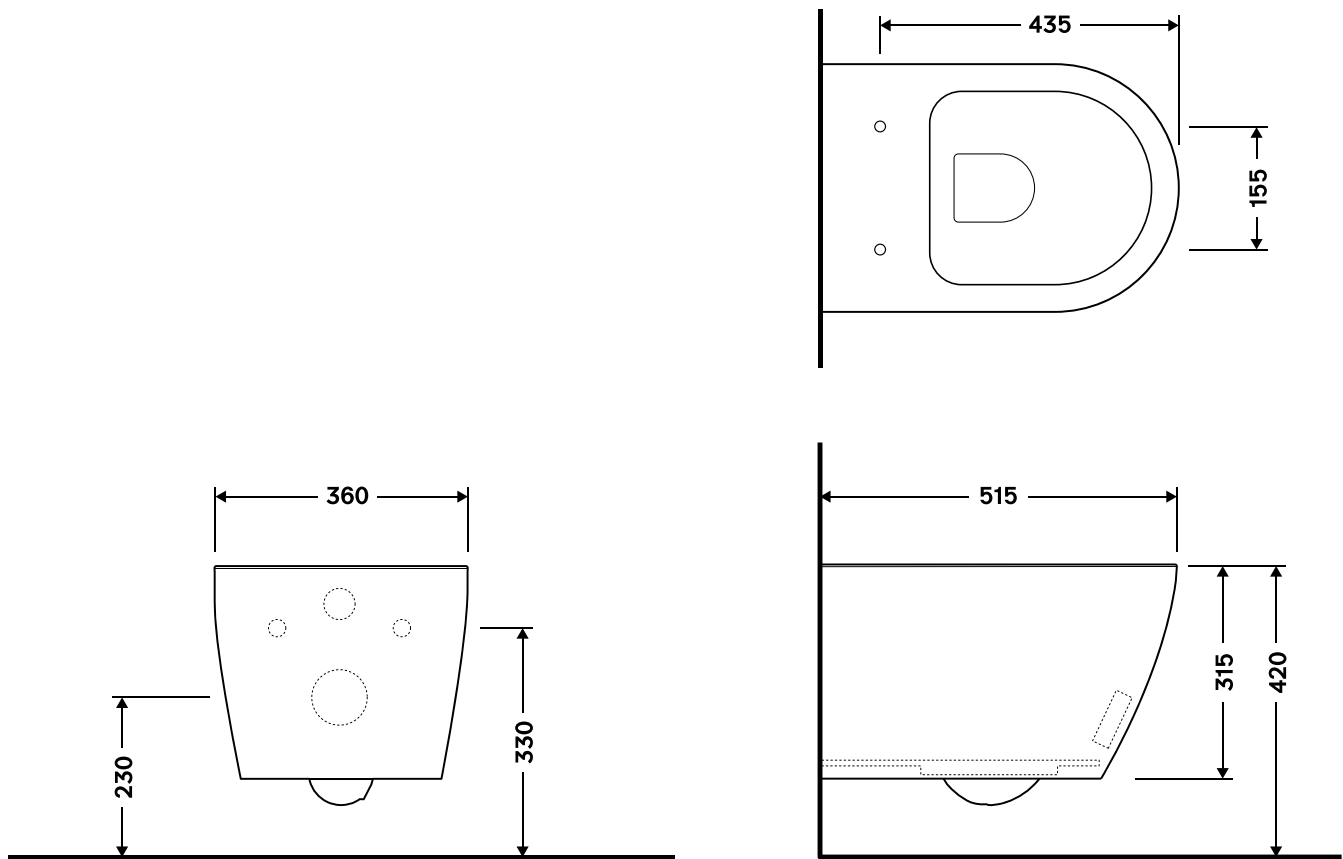

Technical drawing

We reserve the right to make technical improvements and enhance the appearance of the products shown.
Technische Verbesserungen und optische Veränderungen an den abgebildeten Produkten behalten wir uns vor.
Nous nous réservons le droit d'apporter des améliorations techniques et de modifier l'apparence visuelle des produits présentés.
Technische verbeteringen en optische wijzigingen ten opzichte van de afgebeelde producten voorbehouden.
Con riserva di apportare modifiche tecniche.
Nos reservamos el derecho de realizar modificaciones técnicas y de aspecto de los productos representados.
Reservamo-nos o direito de efectuar melhorias técnicas e alterações visuais que beneficiem os produtos apresentados.