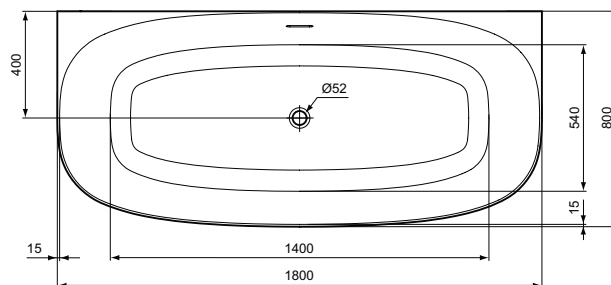

Ideal Standard

Bath tub

Dea

Article-No.: T994001

Freestanding bathtub, 180x80cm

Dea freestanding / wall double-ended bathtub made of 4 mm acrylic white. With Click-Clack waste and overflow device included, slot overflow.

Colour: 01 - White

Features: Click Clack waste

More product details:

Type:	Freestanding bath
Style:	Contemporary
Accreditations:	DIN EN 198; DIN EN 14516; DIN EN 232
Tap Holes:	0
Net Weight (kg):	66
Material:	Acrylic
Height (mm):	610
Width (mm):	800
Length (mm):	1800
Shape:	Curved
Capacity (litre):	220
Certificate Number:	EN 14516
Installation:	Freestanding