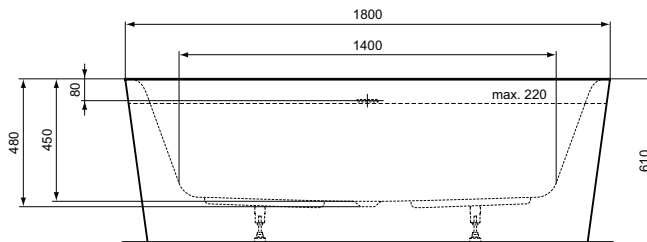

Ideal Standard

Bath tub

Dea

Article-No.: T994001

Freestanding bathtub, 180x80cm

Dea freestanding / wall double-ended bathtub made of 4 mm acrylic white. With Click-Clack waste and overflow device included, slot overflow.

Colour: 01 - White

Features: Click Clack waste

More product details:

Type:	Freestanding bath
Style:	Contemporary
Accreditations:	DIN EN 198; DIN EN 14516; DIN EN 232
Tap Holes:	0
Net Weight (kg):	66
Material:	Acrylic
Height (mm):	610
Width (mm):	800
Length (mm):	1800
Shape:	Curved
Capacity (litre):	220
Certificate Number:	EN 14516
Installation:	Freestanding