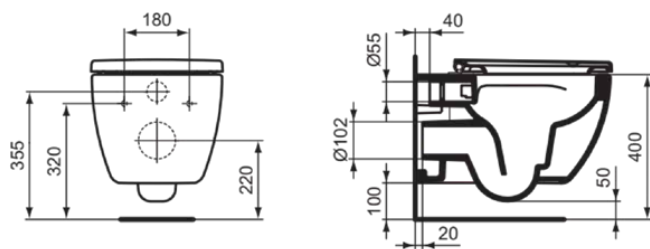

ELLISSE

T569201

ELLISSE | Wall-hung toilet bowl bundle 365x545x390 mm in white glossy finish, horizontal outlet | RimLS, Soft close seat

Image & drawing

General information

| | |
|---------------------------|------------------------------|
| Product type: | Toileting |
| Sub product type: | Wall-hung toilet bowl bundle |
| Brand: | Ideal Standard |
| Suite name: | ELLISSE |
| Designer: | Ideal Standard |
| Colour: | 01 - White Glossy |
| Surface finish effect: | glossy |
| Height (mm): | 390 |
| Width (mm): | 365 |
| Length / Projection (mm): | 545 |
| Fixing method: | Fixing bolts |
| Net weight (kg): | 32.90 |
| EAN code: | 8014140520801 |

Included products

| | |
|------------|---|
| T569801: | ELLISSE Wall-hung bowl 360x540x350 mm in white glossy finish, horizontal outlet |
| T569701: | ELLISSE Wrapover seat 365x435x40 mm in white glossy finish |
| TR16867: | Flush restrictor |
| TT0251601: | Fixing set |

ELLISSE

T569201

ELLISSE | Wall-hung toilet bowl bundle 365x545x390 mm in white glossy finish, horizontal outlet | RimLS, Soft close seat

Product specifications

| | |
|---------------------------|------------|
| Outlet orientation: | Horizontal |
| Outlet visibility: | Concealed |
| PVD technology: | No |
| Position of water supply: | Rear |
| Quick release option: | No |
| Raised model: | No |
| Slim looking: | No |
| Smart Flush compatible: | No |
| Surface finish effect: | glossy |
| Type of water supply: | Concealed |
| With bidet function: | No |
| With motif / icon: | No |
| With stench extraction: | No |
| Mounting method: | Wall |