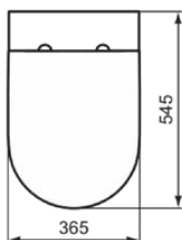

ELLISSE

T569201

ELLISSE | Wall-hung toilet bowl bundle 365x545x390 mm in white glossy finish, horizontal outlet | RimLS, Soft close seat

Image & drawing

General information

| | |
|---------------------------|------------------------------|
| Product type: | Toileting |
| Sub product type: | Wall-hung toilet bowl bundle |
| Brand: | Ideal Standard |
| Suite name: | ELLISSE |
| Designer: | Ideal Standard |
| Colour: | 01 - White Glossy |
| Surface finish effect: | glossy |
| Height (mm): | 390 |
| Width (mm): | 365 |
| Length / Projection (mm): | 545 |
| Fixing method: | Fixing bolts |
| Net weight (kg): | 32.90 |
| EAN code: | 8014140520801 |

Included products

| | |
|------------|---|
| T569801: | ELLISSE Wall-hung bowl 360x540x350 mm in white glossy finish, horizontal outlet |
| T569701: | ELLISSE Wrapover seat 365x435x40 mm in white glossy finish |
| TR16867: | Flush restrictor |
| TT0251601: | Fixing set |

ELLISSE

T569201

ELLISSE | Wall-hung toilet bowl bundle 365x545x390 mm in white glossy finish, horizontal outlet | RimLS, Soft close seat

Product specifications

| | |
|---------------------------|------------|
| Outlet orientation: | Horizontal |
| Outlet visibility: | Concealed |
| PVD technology: | No |
| Position of water supply: | Rear |
| Quick release option: | No |
| Raised model: | No |
| Slim looking: | No |
| Smart Flush compatible: | No |
| Surface finish effect: | glossy |
| Type of water supply: | Concealed |
| With bidet function: | No |
| With motif / icon: | No |
| With stench extraction: | No |
| Mounting method: | Wall |