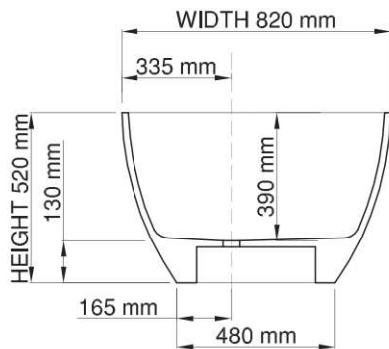

JEE-O london bath

Article code:

SBM061
White DADOquartz

SBM061 - black
● Outside - black
SBM061 - terra pink
● Outside - terra pink

SBM061 - silver
● Outside - silver

SBM061 - bronze
● Outside - bronze

SWMBAS63 - gold
● Outside - gold

SWMBAS63 - dark steel
● Outside - dark steel

Material:
Coating:
Overflow:
Waste diameter:

DADOquartz - Scratch & abrasion resistant
Spray painted matt
with integrated overflow
50mm

Dimensions: L 174 x W 82 x H 52 cm
Bathtub rim: 2 cm
Net weight: 80kg
Water capacity: 275L

Note: cast products are subject to size variation of +/- 5 %

Dimension package: L 185 x W 100 x H 70 cm
Package weight: 50kg

UV stability: 6 / BSEN438

25 year warranty - The general conditions can be found on our website: www.jee-o.com/downloads

HS code: 68109900
European Standard: NEN-EN 14516-2015