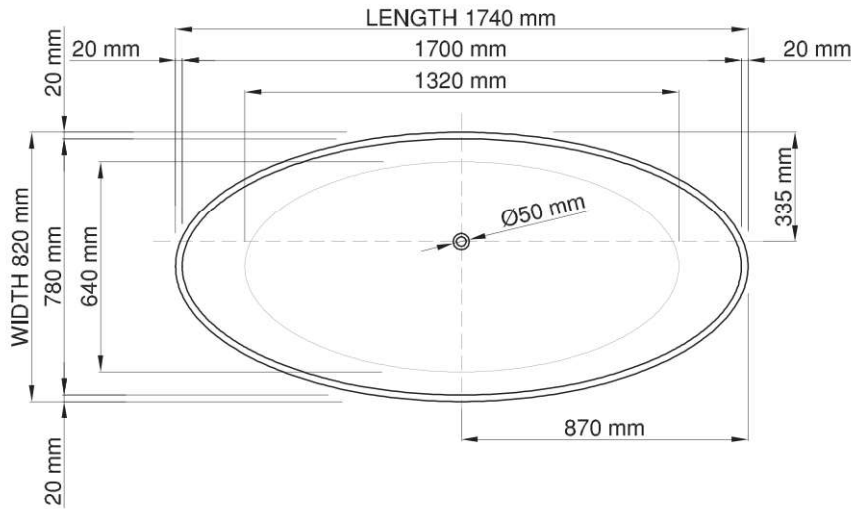

JEE-O london bath

Article code:

SBM061
White DADOquartz

SBM061 - black
● Outside - black
SBM061 - terra pink
● Outside - terra pink

SBM061 - silver
● Outside - silver

SBM061 - bronze
● Outside - bronze

SWMBAS63 - gold
● Outside - gold

SWMBAS63 - dark steel
● Outside - dark steel

Material:
Coating:
Overflow:
Waste diameter:

DADOquartz - Scratch & abrasion resistant
Spray painted matt
with integrated overflow
50mm

Dimensions: L 174 x W 82 x H 52 cm
Bathtub rim: 2 cm
Net weight: 80kg
Water capacity: 275L

Note: cast products are subject to size variation of +/- 5 %

Dimension package: L 185 x W 100 x H 70 cm
Package weight: 50kg

UV stability: 6 / BSEN438

25 year warranty - The general conditions can be found on our website: www.jee-o.com/downloads

HS code: 68109900
European Standard: NEN-EN 14516-2015