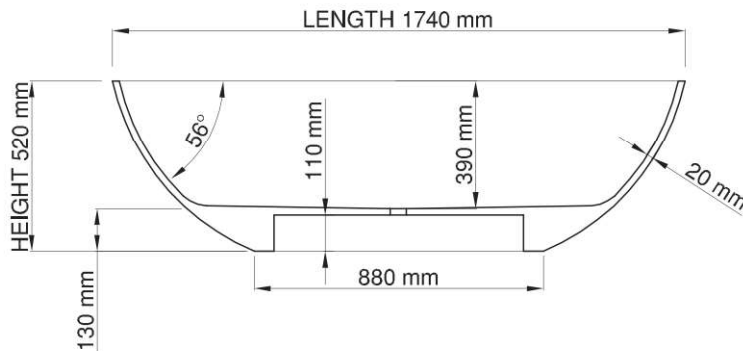

JEE-O london bath

Article code:

SBM061
White DADOquartz

SBM061 - black
● Outside - black
SBM061 - terra pink
● Outside - terra pink

SBM061 - silver
● Outside - silver

SBM061 - bronze
● Outside - bronze

SWMBAS63 - gold
● Outside - gold

SWMBAS63 - dark steel
● Outside - dark steel

Material:
Coating:
Overflow:
Waste diameter:

DADOquartz - Scratch & abrasion resistant
Spray painted matt
with integrated overflow
50mm

Dimensions: L 174 x W 82 x H 52 cm
Bathtub rim: 2 cm
Net weight: 80kg
Water capacity: 275L

Note: cast products are subject to size variation of +/- 5 %

Dimension package: L 185 x W 100 x H 70 cm
Package weight: 50kg

UV stability: 6 / BSEN438

25 year warranty - The general conditions can be found on our website: www.jee-o.com/downloads

HS code: 68109900
European Standard: NEN-EN 14516-2015