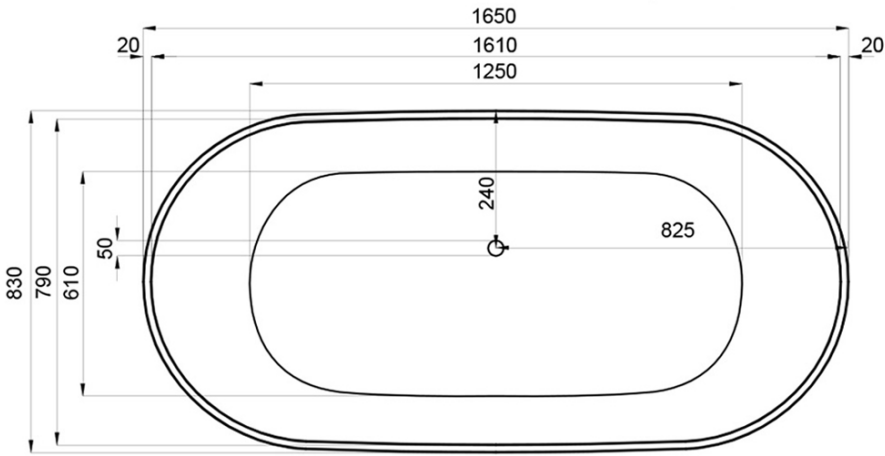

JEE-O dubai bath specifications

Article code:

SBM059
White DADOquartz

SBM059 - black RAL 9005
● Spray painted matt outside

SBM059 - green RAL 6003
● Spray painted matt outside

SBM059 - grey RAL 7040
● Spray painted matt outside

Material:
Coating:
Waste diameter:

DADOquartz - Scratch & abrasion resistant
Spray painted matt outside
50mm

Dimensions: L 165 x W 83 x H 50 cm
Bathtub rim: 2 cm
Net weight: 80kg
Water capacity: 275L

Note: cast products are subject to size variation of +/- 5 %

Dimension package: L 179 x W 92 x H 72 cm
Package weight: 50kg

UV stability: 6 / BSEN438

25 year warranty

HS code: 68109900
European Standard: NEN-EN 14516-2015