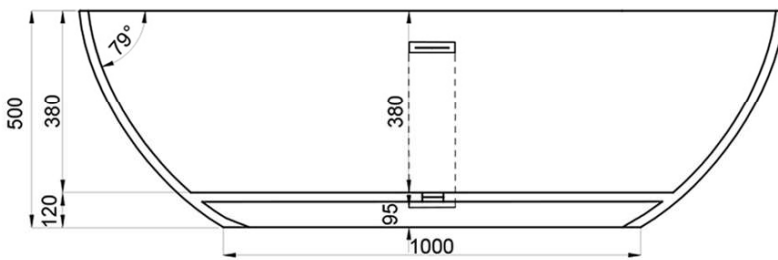

JEE-O dubai bath specifications

Article code:

SBM059
White DADOquartz

SBM059 - black RAL 9005
● Spray painted matt outside

SBM059 - green RAL 6003
● Spray painted matt outside

SBM059 - grey RAL 7040
● Spray painted matt outside

Material:
Coating:
Waste diameter:

DADOquartz - Scratch & abrasion resistant
Spray painted matt outside
50mm

Dimensions: L 165 x W 83 x H 50 cm
Bathtub rim: 2 cm
Net weight: 80kg
Water capacity: 275L

Note: cast products are subject to size variation of +/- 5 %

Dimension package: L 179 x W 92 x H 72 cm
Package weight: 50kg

UV stability: 6 / BSEN438

25 year warranty

HS code: 68109900
European Standard: NEN-EN 14516-2015