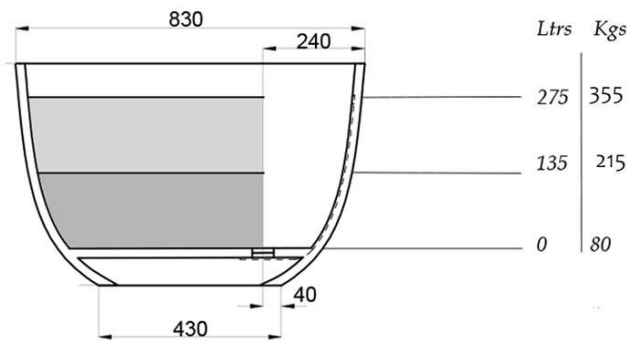

JEE-O dubai bath specifications

Article code:

SBM059
White DADOquartz

SBM059 - black RAL 9005
● Spray painted matt outside

SBM059 - green RAL 6003
● Spray painted matt outside

SBM059 - grey RAL 7040
● Spray painted matt outside

Material:
Coating:
Waste diameter:

DADOquartz - Scratch & abrasion resistant
Spray painted matt outside
50mm

Dimensions: L 165 x W 83 x H 50 cm
Bathtub rim: 2 cm
Net weight: 80kg
Water capacity: 275L

Note: cast products are subject to size variation of +/- 5 %

Dimension package: L 179 x W 92 x H 72 cm
Package weight: 50kg

UV stability: 6 / BSEN438

25 year warranty

HS code: 68109900
European Standard: NEN-EN 14516-2015