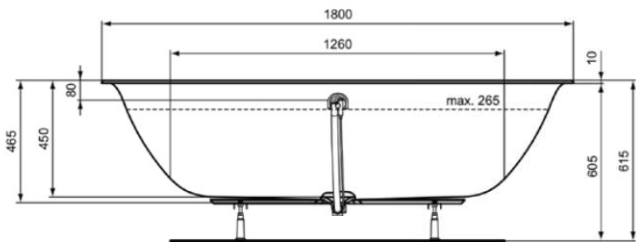

## R0296V1

CONNECT AIR | Regular bath 1800x800x465 mm in silk white finish, no tap hole, with overflow, no waste | Detergent resistant, Light resistant

### General information

|                          |                |
|--------------------------|----------------|
| Sub product type         | Regular bath   |
| Brand                    | Ideal Standard |
| Suite name               | CONNECT AIR    |
| Colour code              | V1             |
| Colour description       | Silk White     |
| Surface finish effect    | satin          |
| Height (mm)              | 465            |
| Width (mm)               | 1800           |
| Length / Projection (mm) | 800            |
| EAN code                 | 8014140469445  |
| Net weight (kg)          | 23.00          |