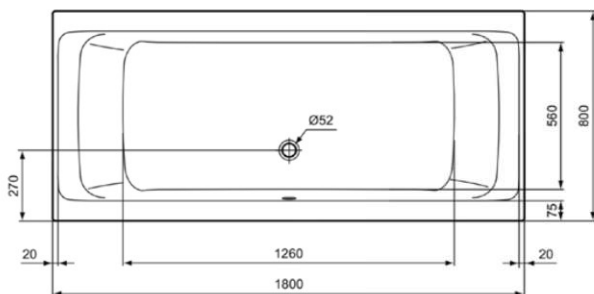

## R0296V1

CONNECT AIR | Regular bath 1800x800x465 mm in silk white finish, no tap hole, with overflow, no waste | Detergent resistant, Light resistant

### General information

|                          |                |
|--------------------------|----------------|
| Sub product type         | Regular bath   |
| Brand                    | Ideal Standard |
| Suite name               | CONNECT AIR    |
| Colour code              | V1             |
| Colour description       | Silk White     |
| Surface finish effect    | satin          |
| Height (mm)              | 465            |
| Width (mm)               | 1800           |
| Length / Projection (mm) | 800            |
| EAN code                 | 8014140469445  |
| Net weight (kg)          | 23.00          |