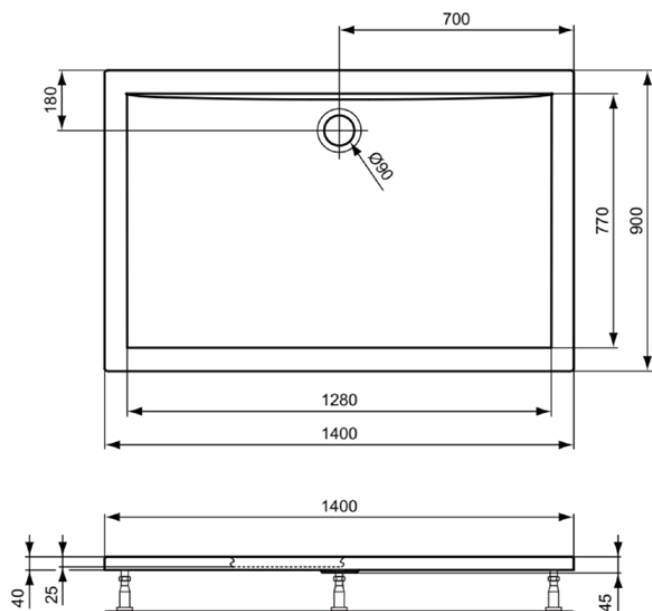

ULTRA LIGHT

K518601

ULTRA LIGHT | Rectangular shower tray 1400x900x47 mm in white glossy finish, no waste | Detergent resistant, Light resistant, NF certified

Image & drawing

General information

Sub product type	Rectangular shower tray
Brand	Ideal Standard
Suite name	ULTRA LIGHT
Designer	Artefakt
Colour code	01
Colour description	White Glossy
Surface finish effect	glossy
Height (mm)	47
Width (mm)	1400
Length / Projection (mm)	900
EAN code	4015413013314
Net weight (kg)	24.35

Disabled model	No
Grinded bottom side	No
With waste hole cover	No
Material quality	Acrylic
Reinforcement	Glasfibre reinforcement (GRP)
Corner model	No
With legs	No
With polystyrene support	No
With tiled edge	No
With antislip facility	No
Dirt-resistant	No
With waste set	No
Grinded back side	No
With shower panel(s)	No
PVD technology	No
IdealPlus technology	No