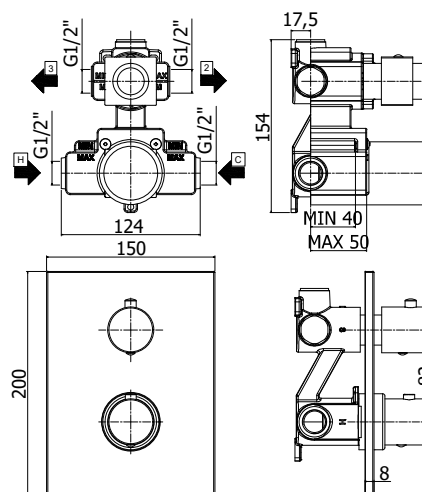

COLLECTION

light

PRODUCT IMAGE

TECHNICAL DRAWING

DESCRIPTION

Concealed thermostatic shower mixer (2 outlets) complete with:

- wall plate 150x200mm
- 1/2" G connections

ART.

LIQ 518 . .

with diverter cartridge (2 outlets + stop)

ZPRO 075 . .

Extension for artt. 013-018-019-513-518-519

- H20mm

FINISHES

LIQ

- CR - chrome plated
- CR/M - chrome with stainless steel wall plate
- BO/M - matt white with stainless steel wall plate
- NO/M - matt black with stainless steel wall plate
- HG/M - HONEY GOLD with stainless steel wall plate
- HGSP/M - BRUSHED HONEY GOLD with stainless steel wall plate
- ST/M - steel looking with stainless steel wall plate