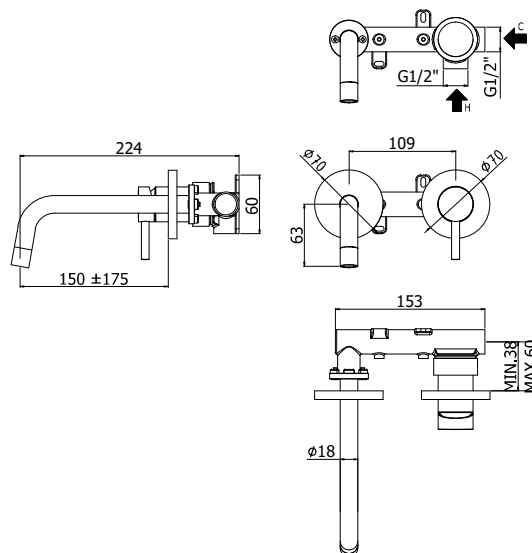

COLLECTION

light

PRODUCT IMAGE

TECHNICAL DRAWING

DESCRIPTION

Concealed single lever basin mixer complete with:

- metal wall plates 70x70mm
- 1/2" G connections

ART.

LIG 101 .. 70

with spout and aerator M16x1 - l. 175mm

LIG 103 .. 70

with spout and aerator M16x1 - l. 245mm

FINISHES

LIG

CR - cromo

ST - finitura steel looking