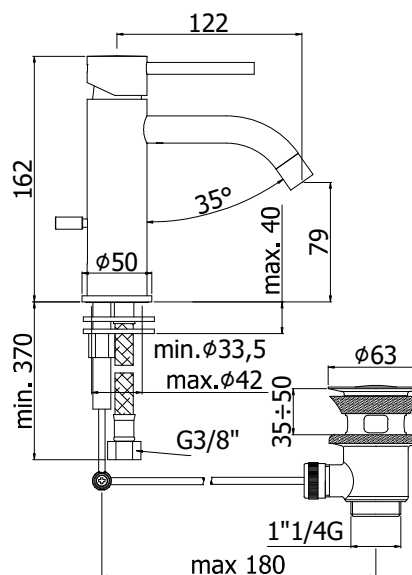

COLLECTION

light

PRODUCT IMAGE

TECHNICAL DRAWING

DESCRIPTION

Wash basin mixer complete with:

- aerator M16x1
- set of 2 stainless steel hoses 3/8"G

ART.

LIG 071 . .
without pop up waste

LIG 071K . .
with 1"1/4G Clic-Clac press top waste

LIG 075 . .
with 1"1/4G pop up waste

FINISHES

LIG

- CR - chrome plated
- BO - matt white
- NO - matt black**
- HG - HONEY GOLD finish
- HGSP - BRUSHED HONEY GOLD finish
- ST - steel looking finish