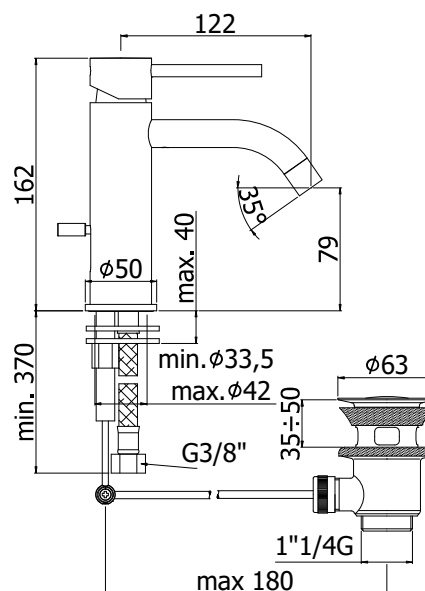

# light

PRODUCT IMAGE

TECHNICAL DRAWING

DESCRIPTION

Wash basin mixer complete with:

- aerator M16x1
- set of 2 stainless steel hoses 3/8"G

ART.

**LIG 071 ..**  
without pop up waste

**LIG 071K ..**  
with 1"1/4G Clic-Clac press top waste

**LIG 075 ..**  
with 1"1/4G pop up waste

FINISHES

**LIG**  
**CR - cromo**  
ST - finitura steel looking  
NO - nero opaco

DOCUMENTATION

FLOW DIAGRAM