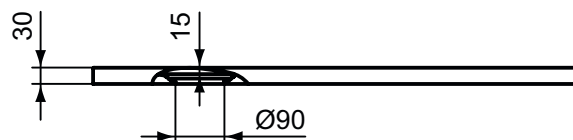

SHOWER TRAY

Ultra Flat S

Article-No.: K8215FR

Square shower tray 90 x 90 cm

Ultraflat S 30mm shower tray for floor-standing or floor recessed installation. Made of the hard-wearing Ideal Solid material, anti-slip class C. Ø 90 mm stainless steel waste cover.

Colour: FR - Pure White

Technology: Ideal Solid

Features:

- Anti-bacterial
- Detergeant resistant
- Resistant to light
- Ultra thin trays
- Slip resistant
- Bespoke options
- Easy repair

More product details:

Type:	Flat top
Mounting:	Floor standing
Accreditations:	DIN EN 14527;DIN EN 51097 Klasse C;DIN EN 251;DIN EN 263
Net Weight (kg):	30.50
Material:	Solid surface material
Height (mm):	30
Width (mm):	900
Length (mm):	900
Shape:	Square
Installation:	Floor standing