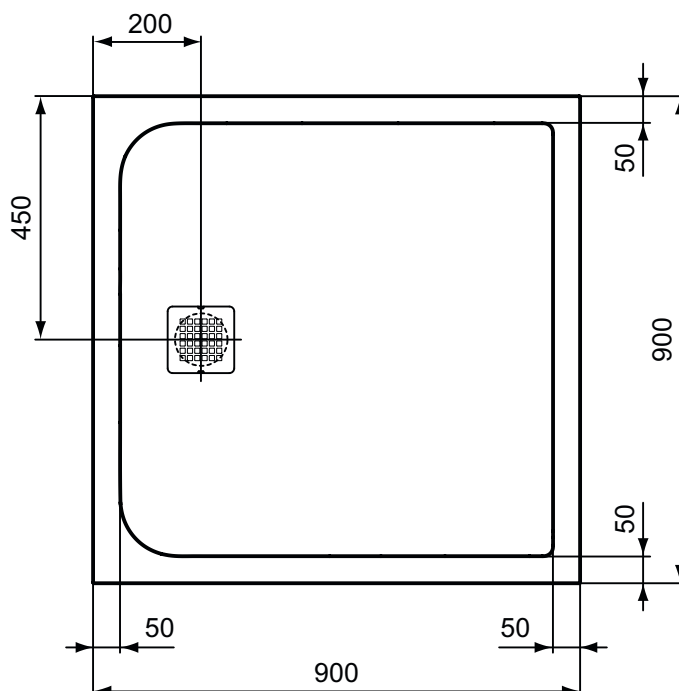

SHOWER TRAY

Ultra Flat S

Article-No.: K8215FR

Square shower tray 90 x 90 cm

Ultraflat S 30mm shower tray for floor-standing or floor recessed installation. Made of the hard-wearing Ideal Solid material, anti-slip class C. Ø 90 mm stainless steel waste cover.

Colour: FR - Pure White

Technology: Ideal Solid

Features:

- Anti-bacterial
- Detergeant resistant
- Resistant to light
- Ultra thin trays
- Slip resistant
- Bespoke options
- Easy repair

More product details:

Type:	Flat top
Mounting:	Floor standing
Accreditations:	DIN EN 14527;DIN EN 51097 Klasse C;DIN EN 251;DIN EN 263
Net Weight (kg):	30.50
Material:	Solid surface material
Height (mm):	30
Width (mm):	900
Length (mm):	900
Shape:	Square
Installation:	Floor standing