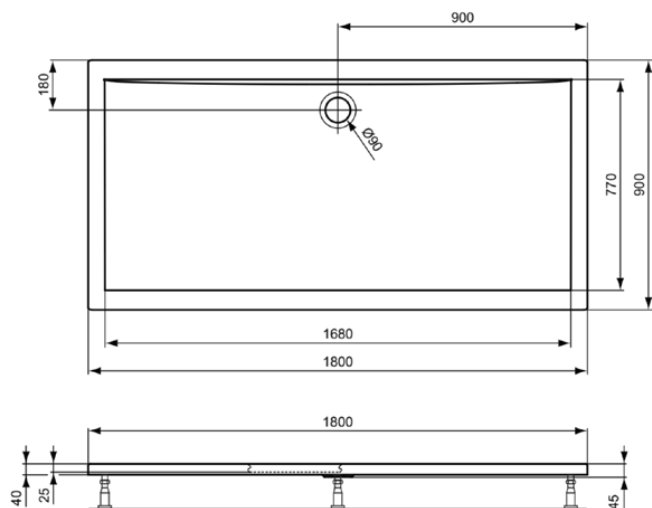

ULTRA LIGHT

K519201

ULTRA LIGHT | Rectangular shower tray 1800x900x47 mm in white glossy finish, no waste | Detergent resistant, Light resistant

Image & drawing

General information

Sub product type	Rectangular shower tray
Brand	Ideal Standard
Suite name	ULTRA LIGHT
Designer	Artefakt
Colour code	01
Colour description	White Glossy
Surface finish effect	glossy
Height (mm)	47
Width (mm)	1800
Length / Projection (mm)	900
EAN code	4015413013536
Net weight (kg)	31.00

Features

Detergent resistant

Light resistant

Product standard & certifications

Additional standards	EN 14527
DoP classification	CL1+CL2CA-DA

Product specifications

Disabled model	No
Grinded bottom side	No
With waste hole cover	No
Material quality	Acrylic
Reinforcement	Glasfibre reinforcement (GRP)
Corner model	No
With legs	No
With polystyrene support	No
With tiled edge	No
With antislip facility	No
Dirt-resistant	No
With waste set	No
Grinded back side	No
With shower panel(s)	No
PVD technology	No
IdealPlus technology	No