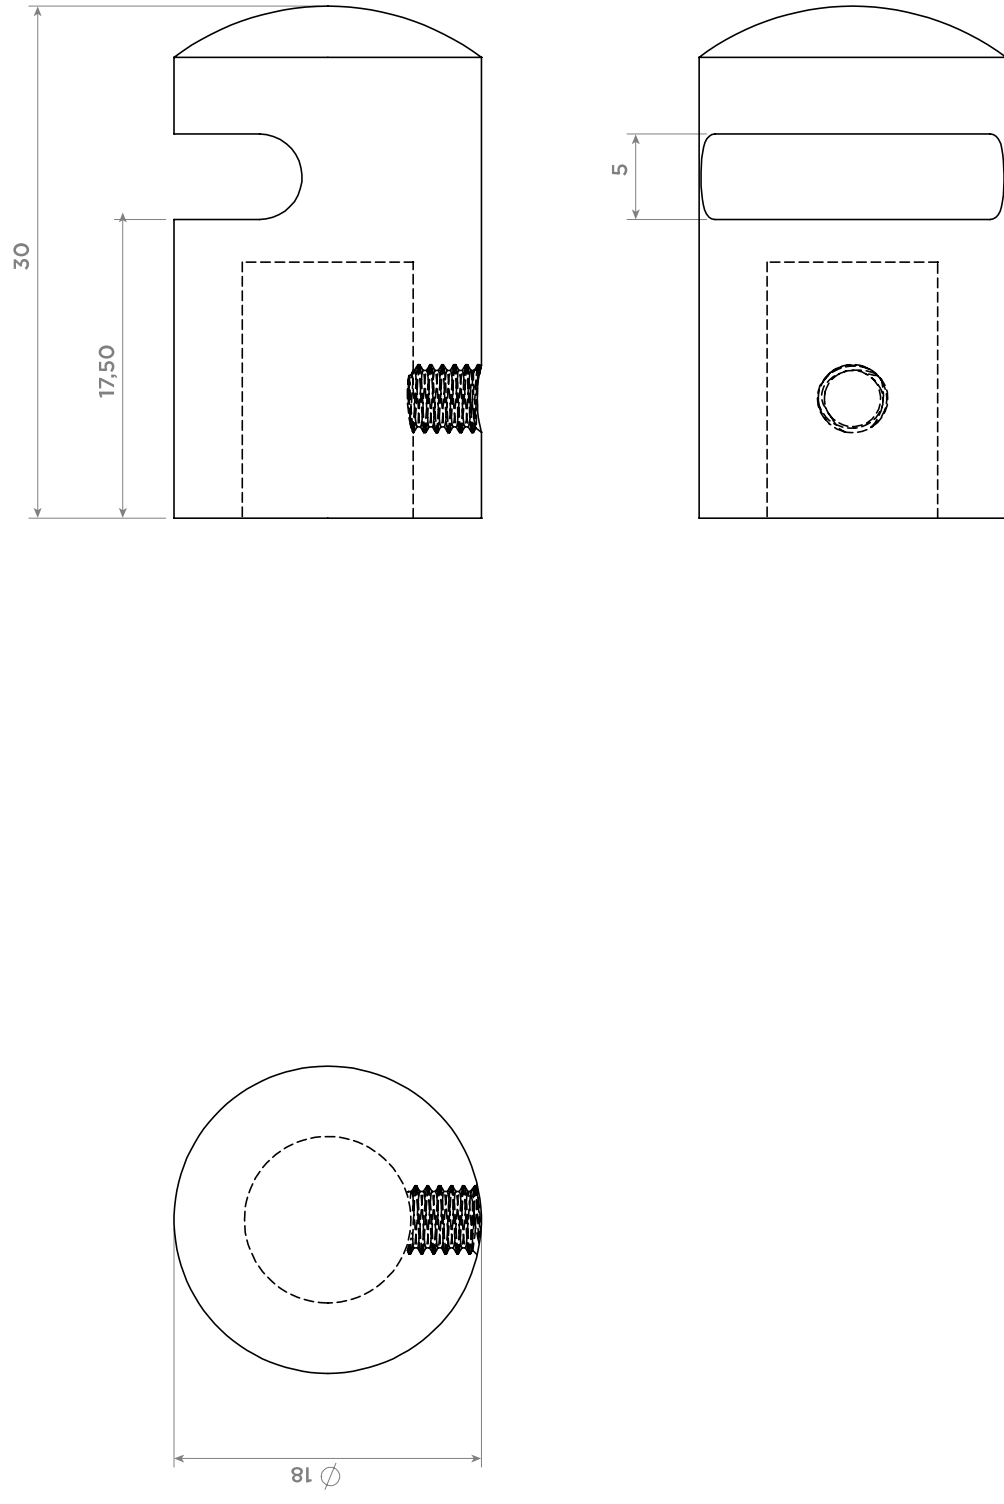

InBe
towel hook

clou

IB/09.60063

Dimensions in mm, for reference only / 10.10.2012 / rev_01

www.clou.nl