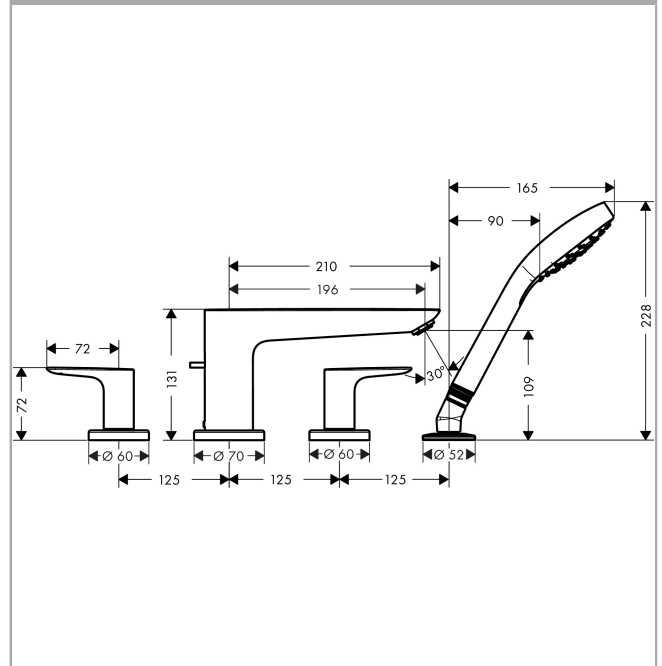

Talis E

4-hole rim mounted bath mixer

Surfaces: **Chrome** Article Number: **71748000**

Description

product features

- consists of: 4-hole rim mounted bath mixer, hand shower
- projection 196 mm
- maximum pull-out length of hand shower: 1.60 m
- flow rate at 3 bar: 22 l/min
- non-return valve
- connection dimension: DN15

Technology

Product image

Scale drawing

Flowchart