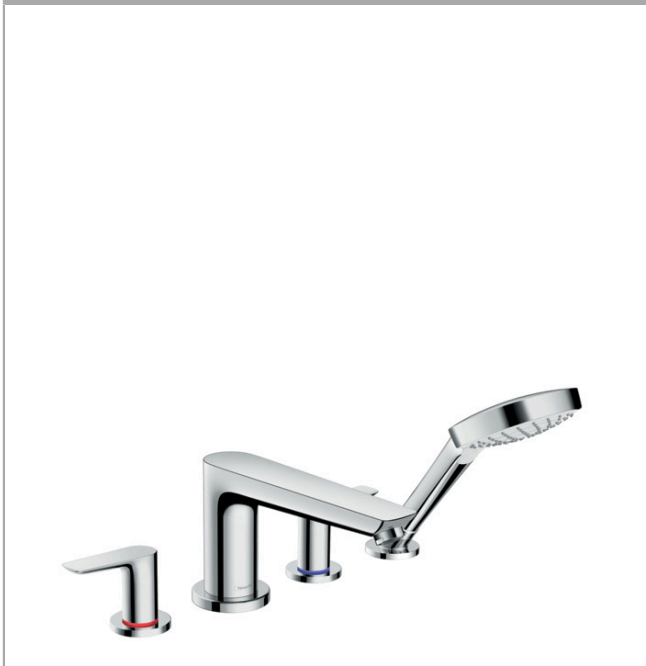

Talis E

4-hole rim mounted bath mixer

Surfaces: **Chrome** Article Number: **71748000**

Description

product features

- consists of: 4-hole rim mounted bath mixer, hand shower
- projection 196 mm
- maximum pull-out length of hand shower: 1.60 m
- flow rate at 3 bar: 22 l/min
- non-return valve
- connection dimension: DN15

Technology

Product image

Scale drawing

Flowchart