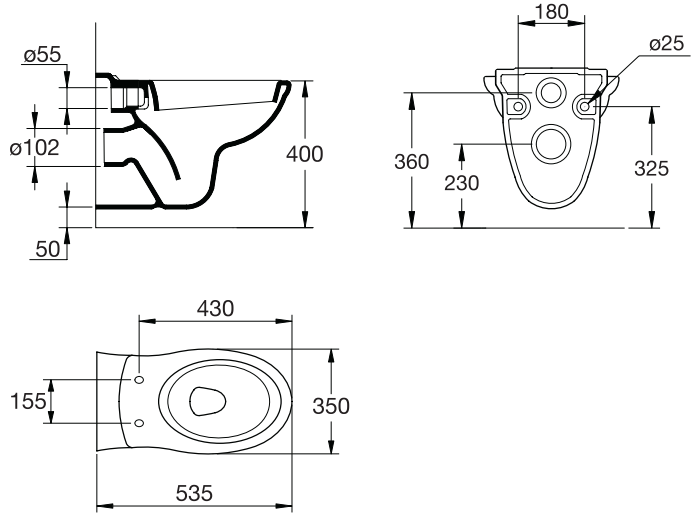

Ideal Standard

Toilets

San Remo

Article-No.: **G648101**

Wall mounted wc bowl

San Remo wall mounted WC bowl, washdown.

Colour: 01 - White

More product details:

Net Weight (kg):	15.62
Material:	Vitreous china
Height (mm):	350
Width (mm):	350
Depth (mm):	535