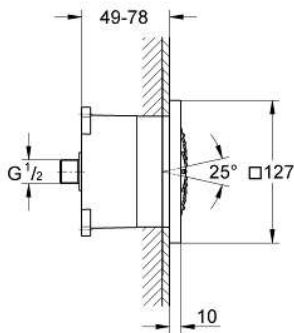

27 251 000 **RAINSHOWER F-SERIES 5" SIDE SHOWER 1 SPRAY**

PRODUCT DESCRIPTION

- Colour: chrome
- Normal spray
- including concealed body
- 127 x 127 mm
- flow straightener with ball joint ($\pm 12.5^\circ$ rotatable)
- connection thread $\frac{1}{2}$ "
- GROHE DreamSpray perfect spray pattern
- GROHE Long-Life finish
- GROHE FlowBalance flow regulating screw
- SpeedClean anti-lime system
- suitable for instantaneous heater

27 251 000 RAINSHOWER F-SERIES 5" SIDE SHOWER 1 SPRAY

SPARE PARTS, April 2008 – spareParts.validDate.now

1: Dirt strainer (Order-nr. 48007000)

2: Connection nipple (Order-nr. 48065000)