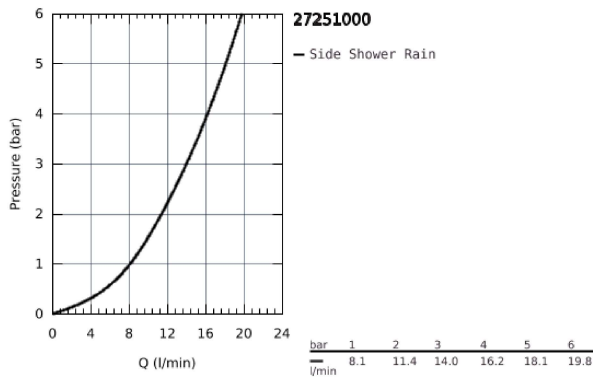

27 251 000 **RAINSHOWER F-SERIES 5" SIDE SHOWER 1 SPRAY**

PRODUCT DESCRIPTION

- Colour: chrome
- Normal spray
- including concealed body
- 127 x 127 mm
- flow straightener with ball joint ($\pm 12.5^\circ$ rotatable)
- connection thread $\frac{1}{2}$ "
- GROHE DreamSpray perfect spray pattern
- GROHE Long-Life finish
- GROHE FlowBalance flow regulating screw
- SpeedClean anti-lime system
- suitable for instantaneous heater

27 251 000 RAINSHOWER F-SERIES 5" SIDE SHOWER 1 SPRAY

SPARE PARTS, April 2008 – spareParts.validDate.now

1: Dirt strainer (Order-nr. 48007000)

2: Connection nipple (Order-nr. 48065000)