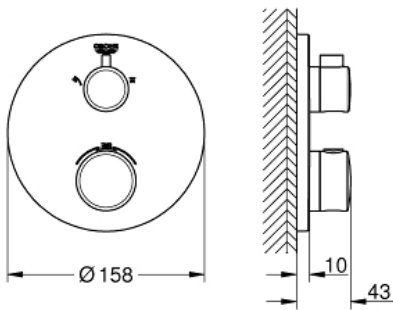

GROHTHERM

Thermostatic shower mixer for 2 outlets with integrated shut off/diverter valve

MODEL # 24076000

Pure Freude
an Wasser

GROHE
WAVE

Product Description:

GROHTHERM

Thermostatic shower mixer for 2 outlets with integrated shut off/diverter valve

Standard Specification:

set for final installation for

GROHE Rapido SmartBox (35 600 000)

GROHE TurboStat compact cartridge with wax thermoelement

GROHE StarLight chrome finish

GROHE QuickFix escutcheon with covered shaft sealing and covered fixing

metal escutcheon, retroactively 6° adjustable

printed head and hand shower symbol

GROHE SafeStop safety button at 38°C

GROHE SafeStop Plus optional temperature limiter at 43°C or 46°C included

GROHE AquaDimmer, integrated shut off/diverter valve

flow performance:

outlet B = 27 l/min

outlet C = 30 l/min

without roughing-in-set

Color:

□ 24076000 chrome