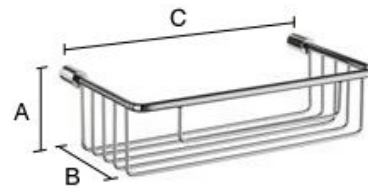

Soap Basket

SIDELINE Basic Soap Basket.

Polished Chrome.

215 x 117 mm.

Height 60 mm.

Article No
DK1001

Line
SIDELINE

Technical data

Finish	Chrome
Material	Brass
Assembly	Load PDF
Description	

Measurements

A: 2.36 INCH

B: 4.61 INCH

C: 8.46 INCH