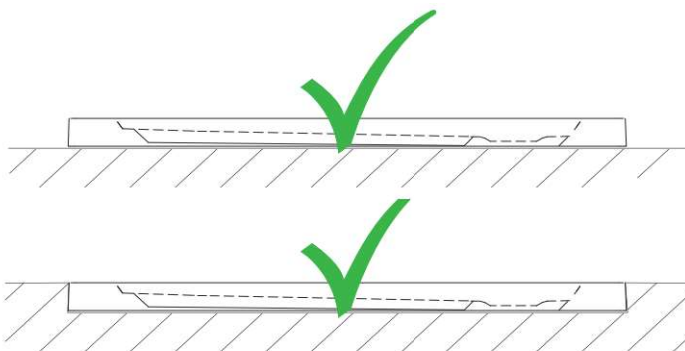

Suitable for:

Data is subject to changes and/or errors