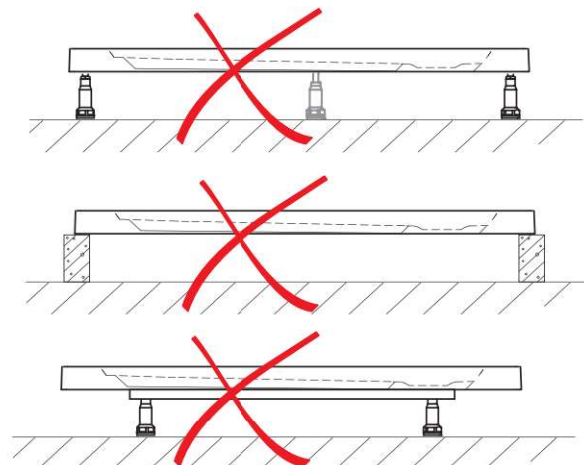

Suitable for:

Data is subject to changes and/or errors