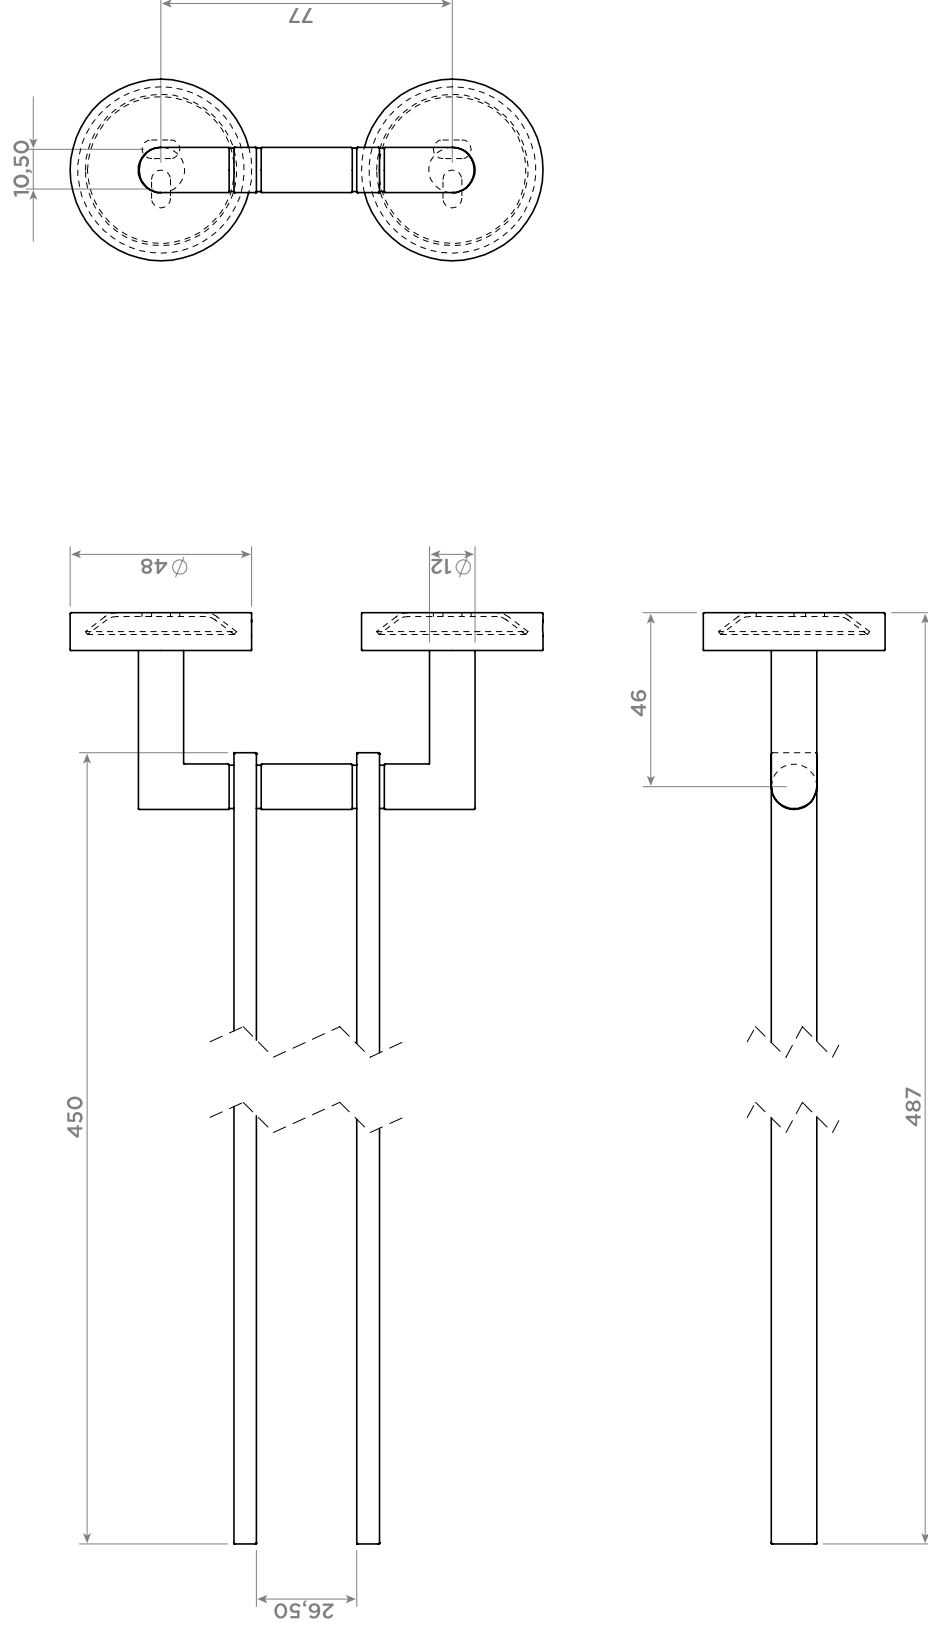

Flat

moveable towel rail

clou

CL/09.02055

Dimensions in mm, for reference only / 04.10.2010 / rev_01

www.clou.nl