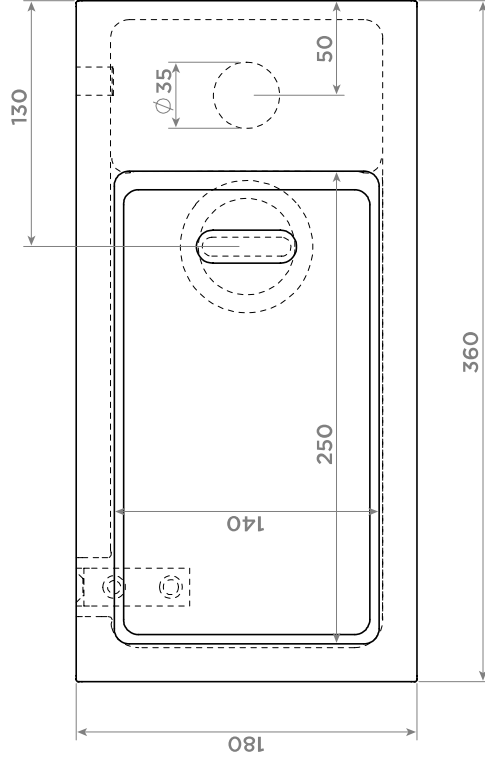

Flush 3

composite right

clou

CL/03.08031 - CL/03.13031

Dimensions in mm, for reference only / 08.12.2020 / rev_02

www.clou.nl