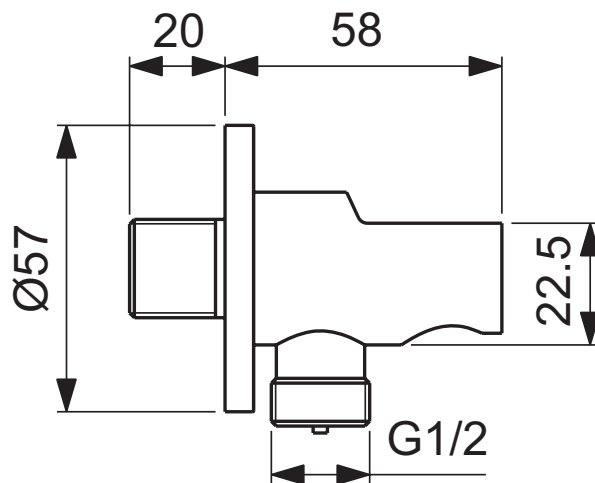

Ideal Standard

Multisuite

Article-No.: BC807A5

Hand shower support with G1/2 connection

Hand shower support with G1/2 connection, round shape

Colour: A5 - Magnetic Grey

More product details:

Type:	Wall elbows
Mounting:	Wall mounted
Style:	Contemporary
Tap Holes:	0
Net Weight (kg):	0,3
Material:	PVD coated brass
Height (mm):	60
Width (mm):	60
Depth (mm):	78
Shape:	Round