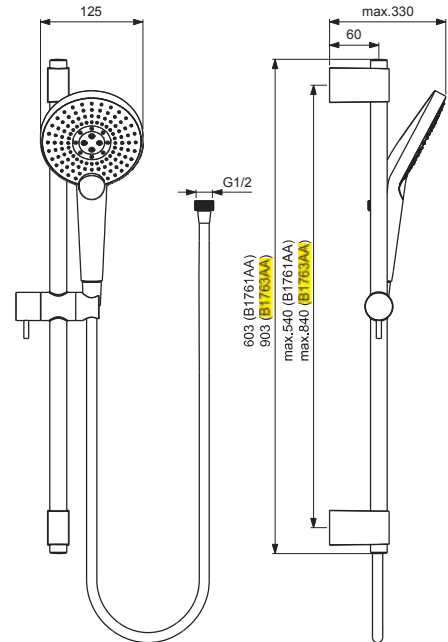

IDEALRAIN EVO JET

B1761AA
B1763AA

B1762AA
B1764AA

Pos.	Signify	Spare parts-Nr	Quantity
1	Handspray 3F,125mm	B1759AA	1 Pcs.(B1761AA; B1763AA)
1a	Handspray 3F,135mm	B1760AA	1 Pcs.(B1762AA;B1764AA)
2	Consoles set IDEALRAIN 120/140	B960974AA	1 Pcs.
3	Slider set IDEALRAIN PRO	B961024AA	1 Pcs.
4	Cap tube Ø20.6x0.5	B961094AA	1 Pcs.
5	Sh.hose 1750mm IDEALFLEX	A4109AA	1 Pcs.
6	Sliding bar 60cm IDEALRAIN PRO	B9848AA	1 Pcs.(B1761AA;B1762AA)
	Sliding bar 90cm IDEALRAIN PRO	B9849AA	1 Pcs. (B1763AA ;B1764AA)