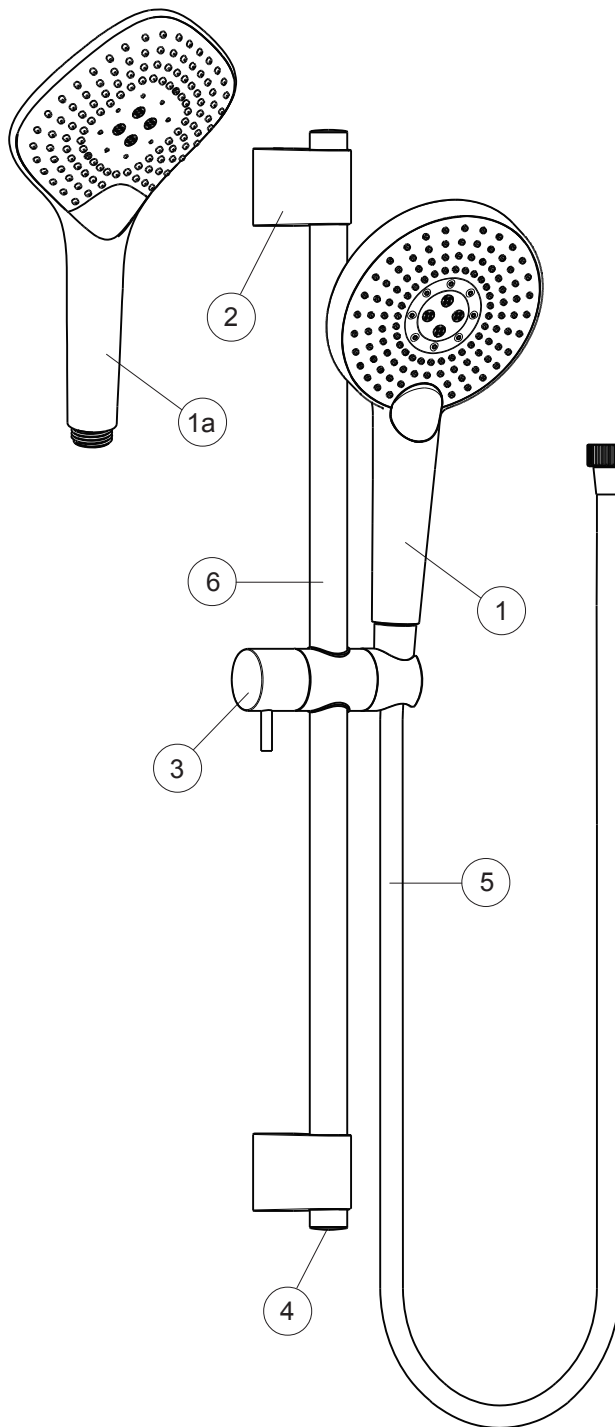

IDEALRAIN EVO JET

B1761AA
B1763AA

B1762AA
B1764AA

Pos.	Signify	Spare parts-Nr	Quantity
1	Handspray 3F,125mm	B1759AA	1 Pcs.(B1761AA; B1763AA)
1a	Handspray 3F,135mm	B1760AA	1 Pcs.(B1762AA;B1764AA)
2	Consoles set IDEALRAIN 120/140	B960974AA	1 Pcs.
3	Slider set IDEALRAIN PRO	B961024AA	1 Pcs.
4	Cap tube Ø20.6x0.5	B961094AA	1 Pcs.
5	Sh.hose 1750mm IDEALFLEX	A4109AA	1 Pcs.
6	Sliding bar 60cm IDEALRAIN PRO	B9848AA	1 Pcs.(B1761AA;B1762AA)
	Sliding bar 90cm IDEALRAIN PRO	B9849AA	1 Pcs. (B1763AA ;B1764AA)