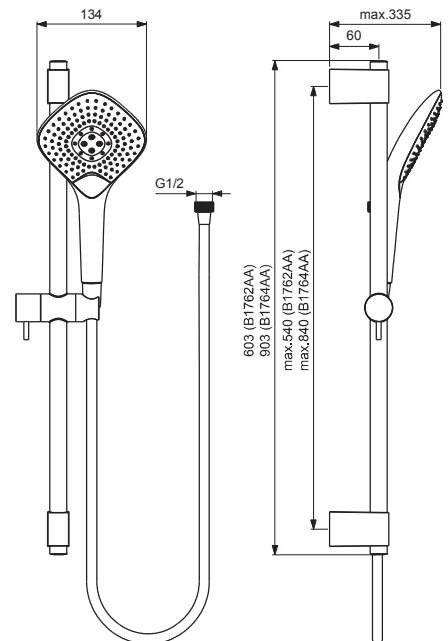

IDEALRAIN EVO JET

B1761AA
B1763AA

B1762AA
B1764AA

Pos.	Signify	Spare parts-Nr	Quantity
1	Handspray 3F,125mm	B1759AA	1 Pcs.(B1761AA; B1763AA)
1a	Handspray 3F,135mm	B1760AA	1 Pcs.(B1762AA;B1764AA)
2	Consoles set IDEALRAIN 120/140	B960974AA	1 Pcs.
3	Slider set IDEALRAIN PRO	B961024AA	1 Pcs.
4	Cap tube Ø20.6x0.5	B961094AA	1 Pcs.
5	Sh.hose 1750mm IDEALFLEX	A4109AA	1 Pcs.
6	Sliding bar 60cm IDEALRAIN PRO	B9848AA	1 Pcs.(B1761AA;B1762AA)
	Sliding bar 90cm IDEALRAIN PRO	B9849AA	1 Pcs. (B1763AA ;B1764AA)