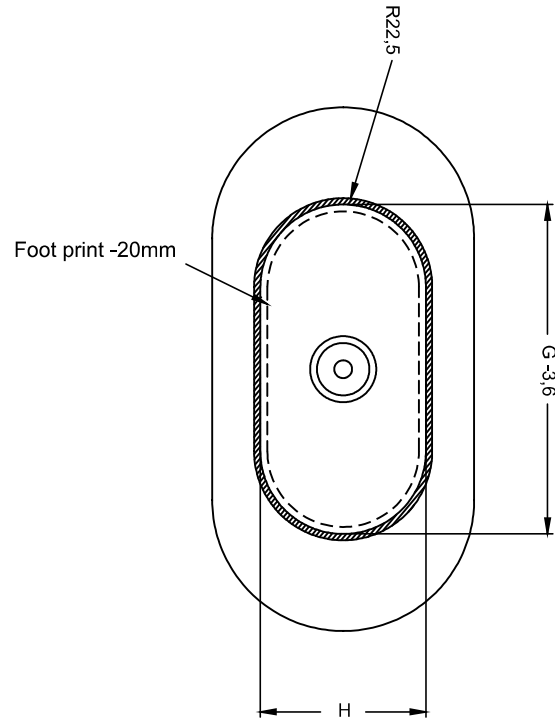

This makes them very durable, easy to maintain, and scratch-resistant.

Article nr.	L x W x H (cm)	Volume*(ltr)	Weight (kg)	Colour	Water depth (cm)
<b>B119001105</b>	150 x 75 x 55,5	205	115	white	50
<b>B118001105</b>	170 x 75 x 55,5	275	140	white	50
<b>B118001Z22</b>	170 x 75 x 55,5	275	140	Moss green	50
<b>B118001106</b>	170 x 75 x 55,5	275	140	Pebble grey	50
<b>B118001080</b>	170 x 75 x 55,5	275	140	Anthracite matt	50

\* The contents of the bathtub is measured including the (average) volume of one person.

Bamboo planchet

	Bilbao 150	Bilbao 170
White	207003	207004
Zwart	211420	211421

Data is subject to changes and/or errors

**From bottom**

Article nr.	A (cm)	B (cm)	C (cm)	D (cm)	E (cm)	F (cm)	G (cm)
<b>B119001105</b>	150	75	55,5	113	55	45	96
<b>B118001105</b>	170	80	55,5	133	60	45	118
<b>B118001Z22</b>	170	80	55,5	133	60	45	118
<b>B118001106</b>	170	80	55,5	133	60	45	118
<b>B118001080</b>	170	80	55,5	133	60	45	118