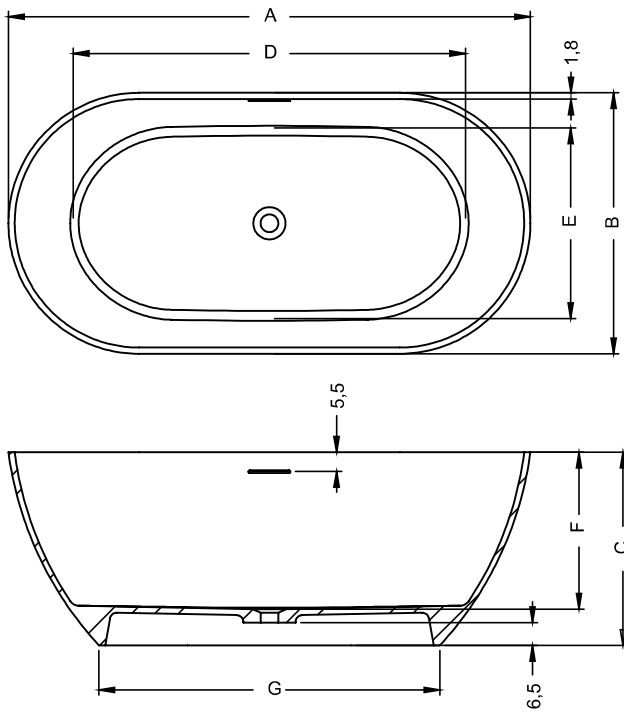

This makes them very durable, easy to maintain, and scratch-resistant.

Article nr.	L x W x H (cm)	Volume*(ltr)	Weight (kg)	Colour	Water depth (cm)
<b>B119001105</b>	150 x 75 x 55,5	205	115	white	50
<b>B118001105</b>	170 x 75 x 55,5	275	140	white	50
<b>B118001Z22</b>	170 x 75 x 55,5	275	140	Moss green	50
<b>B118001106</b>	170 x 75 x 55,5	275	140	Pebble grey	50
<b>B118001080</b>	170 x 75 x 55,5	275	140	Anthracite matt	50

\* The contents of the bathtub is measured including the (average) volume of one person.

Bamboo planchet

	Bilbao 150	Bilbao 170
White	207003	207004
Zwart	211420	211421

Data is subject to changes and/or errors

**From bottom**

Article nr.	A (cm)	B (cm)	C (cm)	D (cm)	E (cm)	F (cm)	G (cm)
<b>B119001105</b>	150	75	55,5	113	55	45	96
<b>B118001105</b>	170	80	55,5	133	60	45	118
<b>B118001Z22</b>	170	80	55,5	133	60	45	118
<b>B118001106</b>	170	80	55,5	133	60	45	118
<b>B118001080</b>	170	80	55,5	133	60	45	118