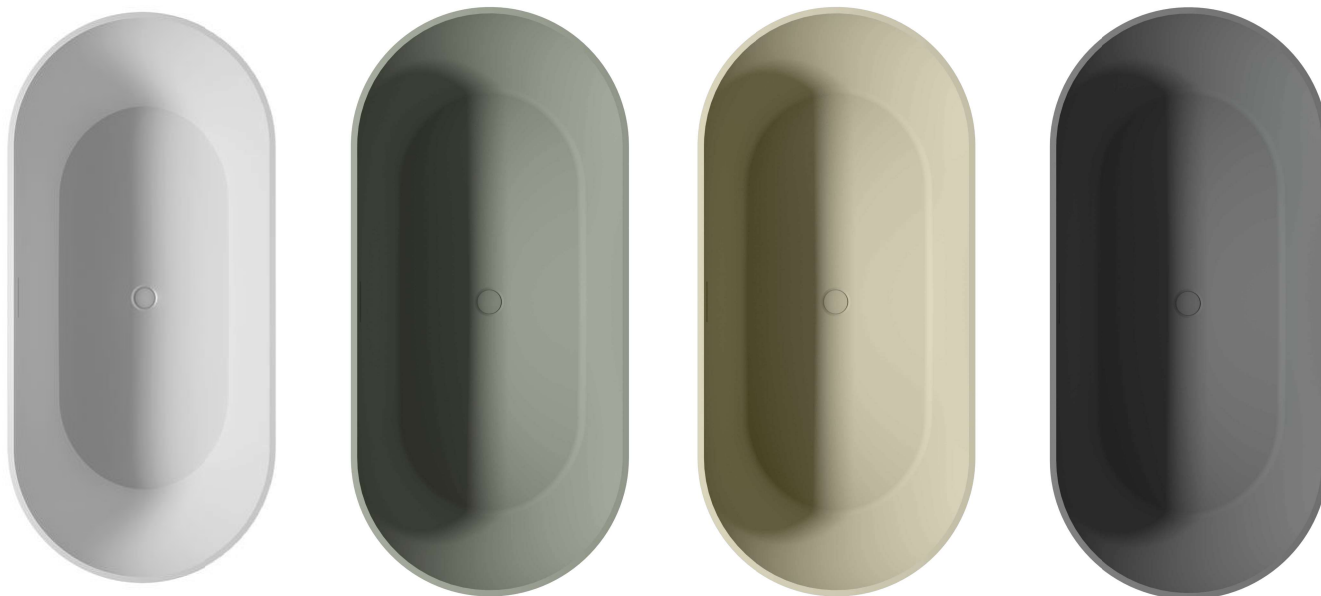

## BILBAO

For a stylish bathroom with natural tones, the Bilbao bathtub is perfect in one of these full solid colors: Matt White, Moss Green, Pebble Grey and Anthracite Matt. The moss green color also makes its appearance in our FromScratch furniture range and therefore can be beautifully combined with it. The natural loam color can be combined with the similar Sand Taupe shade which is also new in our furniture range. For a beautiful concrete-look bathroom, you can then combine the Bilbao in anthracite with the Isola shower floor in the same anthracite. Just like the white variants, these freestanding baths consist of the same material and are colored throughout.

This makes them very durable, easy to maintain, and scratch-resistant.

Article nr.	L x W x H (cm)	Volume*(ltr)	Weight (kg)	Colour	Water depth (cm)
<b>B119001105</b>	150 x 75 x 55,5	205	115	white	50
<b>B118001105</b>	170 x 75 x 55,5	275	140	white	50
<b>B118001Z22</b>	170 x 75 x 55,5	275	140	Moss green	50
<b>B118001106</b>	170 x 75 x 55,5	275	140	Pebble grey	50
<b>B118001080</b>	170 x 75 x 55,5	275	140	Anthracite matt	50

\* The contents of the bathtub is measured including the (average) volume of one person.

### Included

pop-up with cover

Solid maintenance set

Siphon