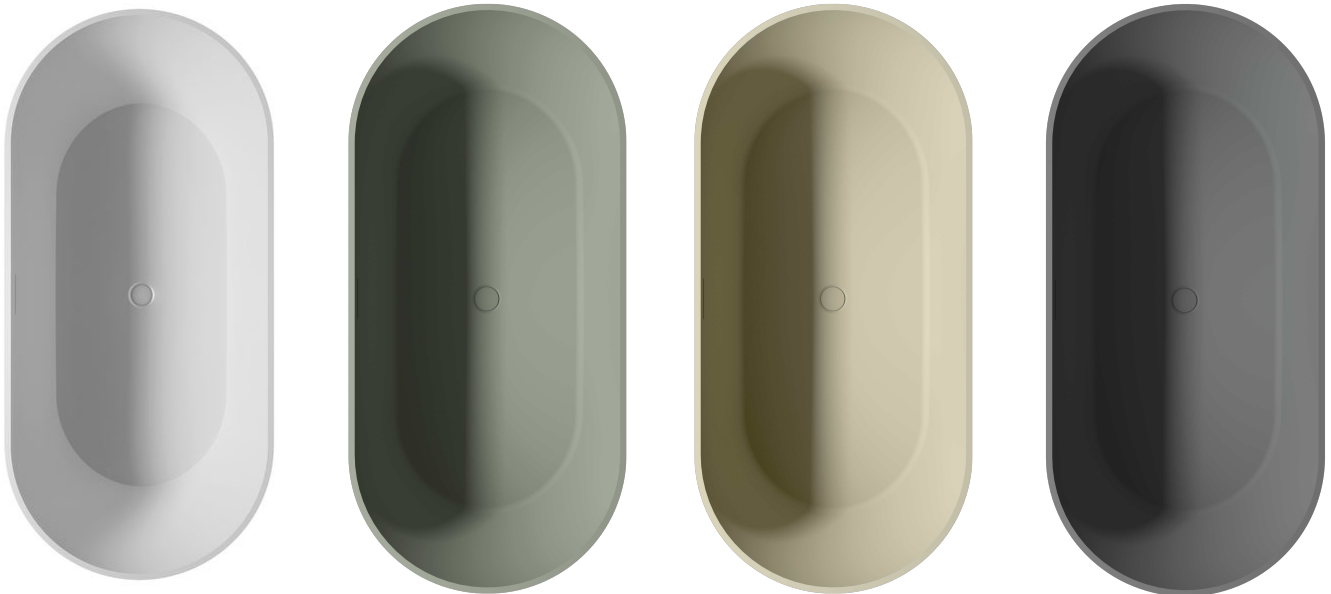

## BILBAO

For a stylish bathroom with natural tones, the Bilbao bathtub is perfect in one of these full solid colors: Matt White, Moss Green, Pebble Grey and Anthracite Matt. The moss green color also makes its appearance in our FromScratch furniture range and therefore can be beautifully combined with it. The natural loam color can be combined with the similar Sand Taupe shade which is also new in our furniture range. For a beautiful concrete-look bathroom, you can then combine the Bilbao in anthracite with the Isola shower floor in the same anthracite. Just like the white variants, these freestanding baths consist of the same material and are colored throughout.

This makes them very durable, easy to maintain, and scratch-resistant.

Article nr.	L x W x H (cm)	Volume*(ltr)	Weight (kg)	Colour	Water depth (cm)
B119001105	150 x 75 x 55,5	205	115	white	50
B118001105	170 x 75 x 55,5	275	140	white	50
B118001Z22	170 x 75 x 55,5	275	140	Moss green	50
B118001106	170 x 75 x 55,5	275	140	Pebble grey	50
B118001080	170 x 75 x 55,5	275	140	Anthracite matt	50

\* The contents of the bathtub is measured including the (average) volume of one person.

### Included

pop-up with cover

Solid maintenance set

Siphon