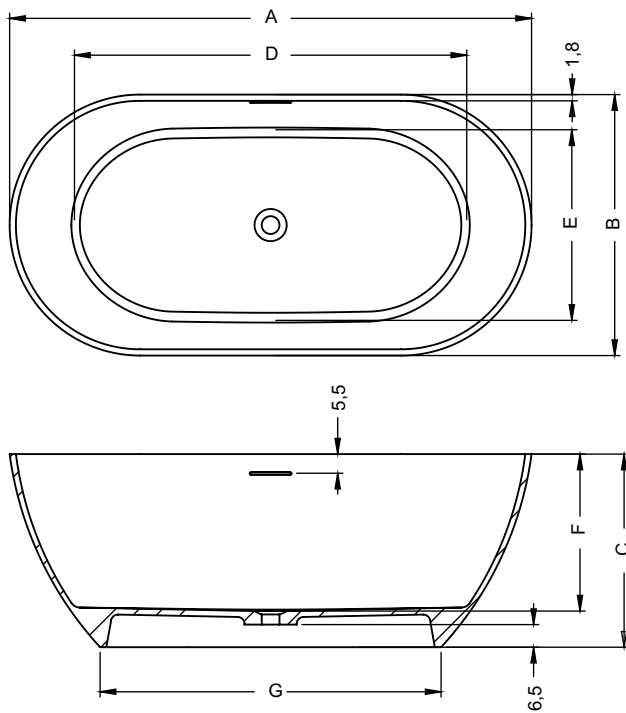

This makes them very durable, easy to maintain, and scratch-resistant.

Article nr.	L x W x H (cm)	Volume*(ltr)	Weight (kg)	Colour	Water depth (cm)
B119001105	150 x 75 x 55,5	205	115	white	50
B118001105	170 x 75 x 55,5	275	140	white	50
B118001Z22	170 x 75 x 55,5	275	140	Moss green	50
B118001106	170 x 75 x 55,5	275	140	Pebble grey	50
B118001080	170 x 75 x 55,5	275	140	Anthracite matt	50

\* The contents of the bathtub is measured including the (average) volume of one person.

pop-up cover  
Black  
208699

Bamboo planchet

	Bilbao 150	Bilbao 170
White	207003	207004
Zwart	211420	211421

Data is subject to changes and/or errors

**From bottom**

Article nr.	A (cm)	B (cm)	C (cm)	D (cm)	E (cm)	F (cm)	G (cm)
B119001105	150	75	55,5	113	55	45	96
<b>B118001105</b>	<b>170</b>	<b>80</b>	<b>55,5</b>	<b>133</b>	<b>60</b>	<b>45</b>	<b>118</b>
B118001Z22	170	80	55,5	133	60	45	118
B118001106	170	80	55,5	133	60	45	118
B118001080	170	80	55,5	133	60	45	118