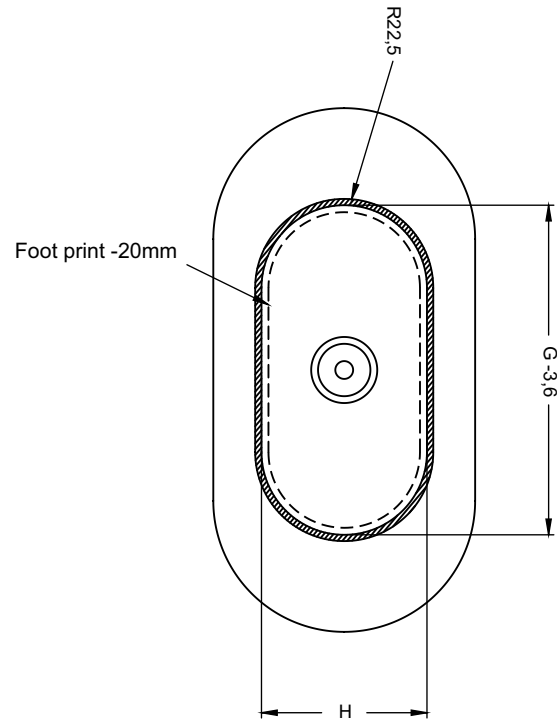

This makes them very durable, easy to maintain, and scratch-resistant.

Article nr.	L x W x H (cm)	Volume*(ltr)	Weight (kg)	Colour	Water depth (cm)
B119001105	150 x 75 x 55,5	205	115	white	50
B118001105	170 x 75 x 55,5	275	140	white	50
B118001Z22	170 x 75 x 55,5	275	140	Moss green	50
B118001106	170 x 75 x 55,5	275	140	Pebble grey	50
B118001080	170 x 75 x 55,5	275	140	Anthracite matt	50

\* The contents of the bathtub is measured including the (average) volume of one person.

pop-up cover  
Black  
208699

Bamboo planchet

	Bilbao 150	Bilbao 170
White	207003	207004
Zwart	211420	211421

Data is subject to changes and/or errors

**From bottom**

Article nr.	A (cm)	B (cm)	C (cm)	D (cm)	E (cm)	F (cm)	G (cm)
B119001105	150	75	55,5	113	55	45	96
<b>B118001105</b>	<b>170</b>	<b>80</b>	<b>55,5</b>	<b>133</b>	<b>60</b>	<b>45</b>	<b>118</b>
B118001Z22	170	80	55,5	133	60	45	118
B118001106	170	80	55,5	133	60	45	118
B118001080	170	80	55,5	133	60	45	118