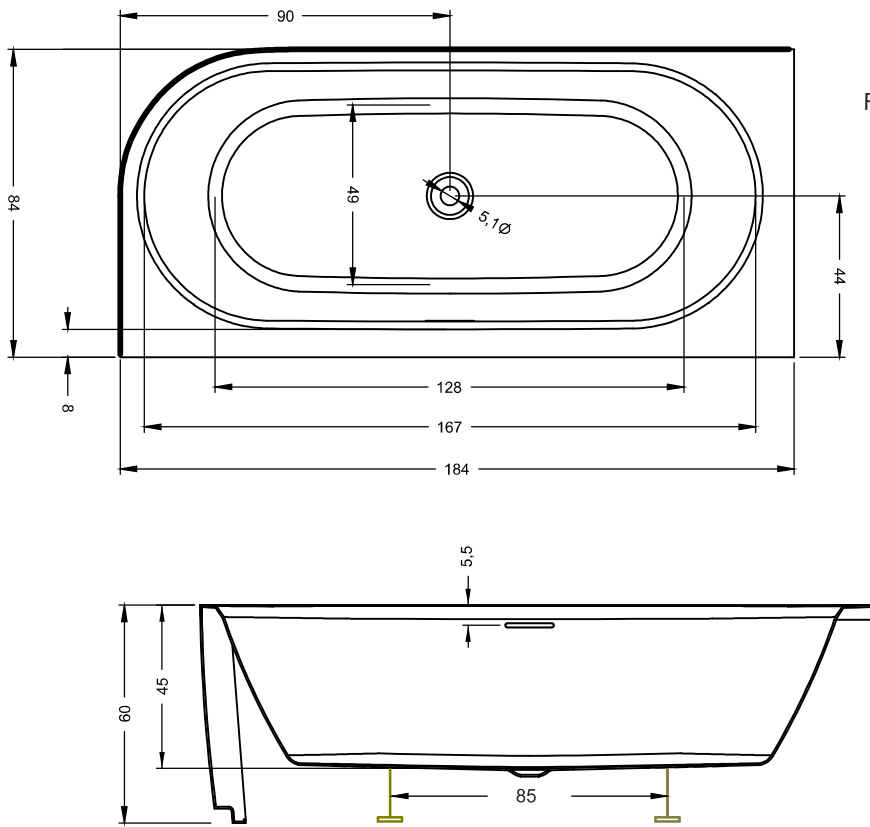

## DESIRE CORNER

Desire Corner is available in glossy white or matt white acrylic. The oval-shaped bath is semi-detached and available in a left and right version. The smooth overflow opening can be used for the integrated bath filler Riho Fall; a system to fill the bath through the overflow opening that makes a separate tap unnecessary. Desire comes with frame, siphon and pop-up, which allows for quick assembly. A completely freestanding (Desire) and back-2-wall version of this model is also available.

Article nr.	L x W x H (cm)	Volume* (ltr)	Gewicht (kg)	Colour	Riho Fall	Water depth (cm)	Whirlpool	Light
B087001005 ( R )	184 x 84 x 60	230	36	Glossy white	x	38	Sparkle Mood	LED
B087007005 ( R )				Glossy white	Chrome			
B087001105 ( R )				Matt white	x			
B087007105 ( R )				Matt white	Chrome			
B088001005 ( L )	184 x 84 x 60	230	36	Glossy white	x	38		
B088007005 ( L )				Glossy white	Chrome			
B088001105 ( L )				Matt white	x			
B088007105 ( L )				Matt white	Chrome			
B156001005 ( R )	170 x 77 x 60	167	35	Glossy white	x	38		
B156007005 ( R )				Glossy white	Chrome			
B156001105 ( R )				Matt white	x			
B156007105 ( R )				Matt white	Chrome			
B157001005 ( L )	170 x 77 x 60	167	35	Glossy white	x	38		
B157007005 ( L )				Glossy white	Chrome			
B157001105 ( L )				Matt white	x			
B157007105 ( L )				Matt white	Chrome			

\* The volume of the bath is measured including the (average) volume of one person.

## B087 Right

From bottom