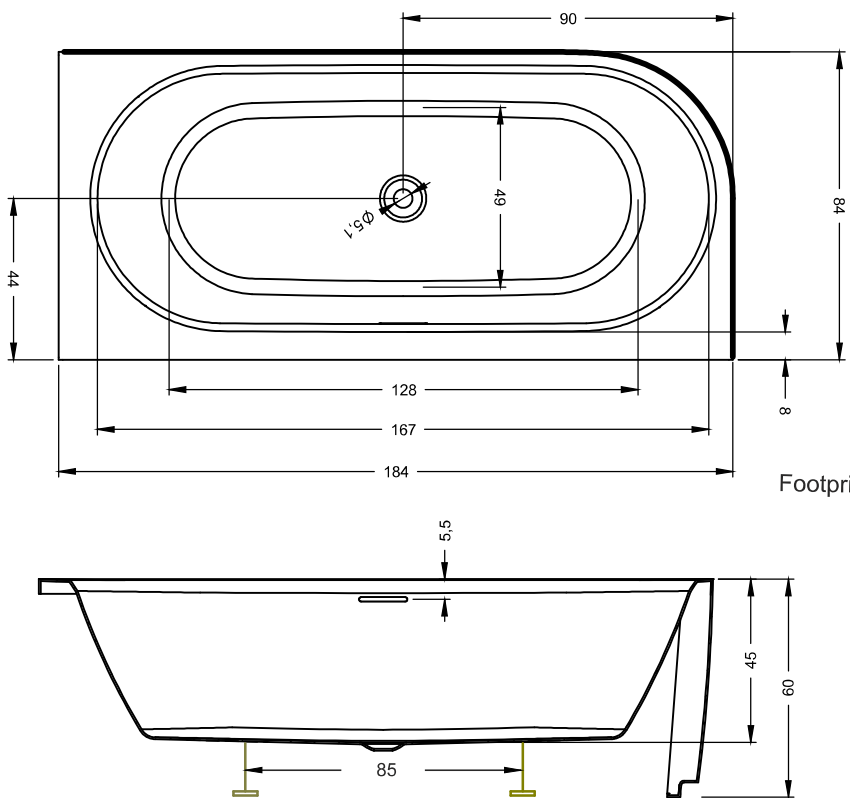

B088 Left

From bottom

Data is subject to changes and/or errors