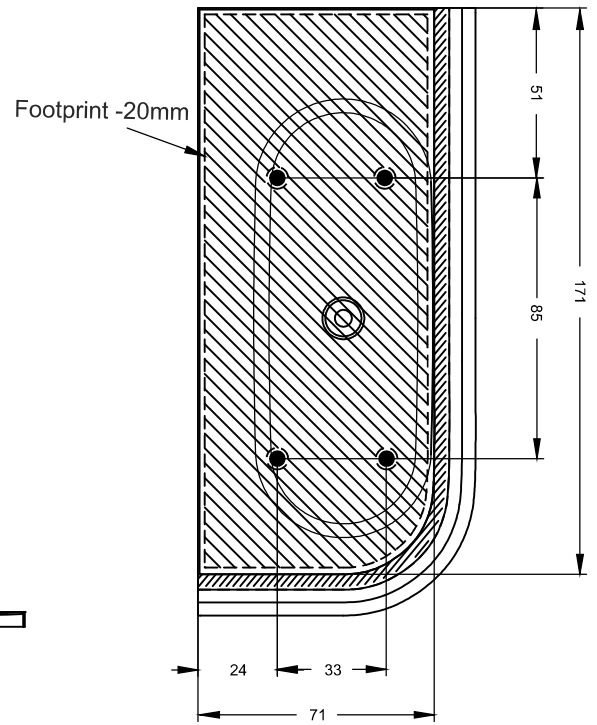

## DESIRE CORNER

Desire Corner is available in glossy white or matt white acrylic. The oval-shaped bath is semi-detached and available in a left and right version. The smooth overflow opening can be used for the integrated bath filler Riho Fall; a system to fill the bath through the overflow opening that makes a separate tap unnecessary. Desire comes with frame, siphon and pop-up, which allows for quick assembly. A completely freestanding (Desire) and back-2-wall version of this model is also available.

Article nr.	L x W x H (cm)	Volume* (ltr)	Gewicht (kg)	Colour	Riho Fall	Water depth (cm)	Whirlpool	Light
B087001005 ( R )	184 x 84 x 60	230	36	Glossy white	x	38	Sparkle Mood	LED
B087007005 ( R )				Glossy white	Chrome			
B087001105 ( R )				Matt white	x			
B087007105 ( R )				Matt white	Chrome			
B088001005 ( L )	184 x 84 x 60	230	36	Glossy white	x	38		
B088007005 ( L )				Glossy white	Chrome			
B088001105 ( L )				Matt white	x			
B088007105 ( L )				Matt white	Chrome			
B156001005 ( R )	170 x 77 x 60	167	35	Glossy white	x	38		
B156007005 ( R )				Glossy white	Chrome			
B156001105 ( R )				Matt white	x			
B156007105 ( R )				Matt white	Chrome			
B157001005 ( L )	170 x 77 x 60	167	35	Glossy white	x	38		
B157007005 ( L )				Glossy white	Chrome			
B157001105 ( L )				Matt white	x			
B157007105 ( L )				Matt white	Chrome			

\* The volume of the bath is measured including the (average) volume of one person.

## B087 Right

From bottom