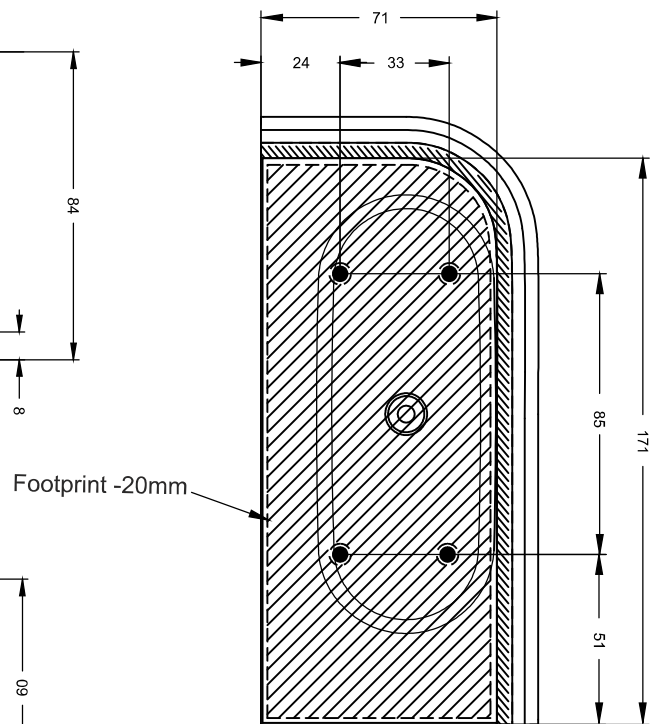

B088 Left

From bottom

Data is subject to changes and/or errors