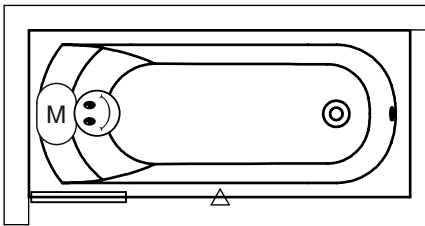

DOUCHESCHERM

Scandic X107	Scandic X108	Scandic X109	Scandic X109V	Scandic X409	Scandic X500	Novik Z107	Novik Z500	Grid GB501	Lucid GD501

Rechter type