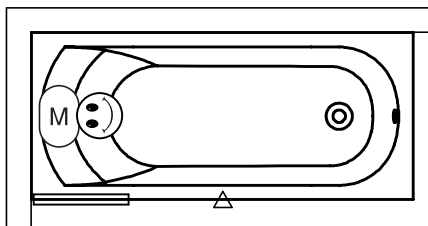

DOUCHESCHERM

Scandic X107	Scandic X108	Scandic X109	Scandic X109V	Scandic X409	Scandic X500	Novik Z107	Novik Z500	Grid GB501	Lucid GD501

Rechter type