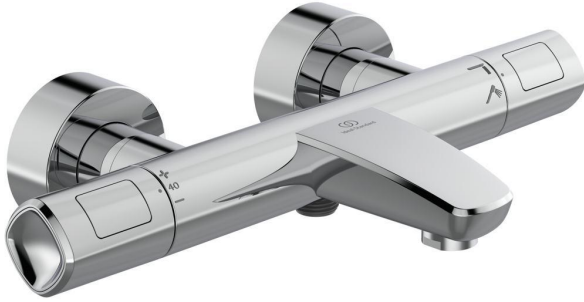

# CERATHERM 100 NEW

## Exposed thermostatic bath & shower mixer

### Exposed thermostatic bath & shower mixer

- Exposed model, S-connection with hidden nuts
- IS Thermostatic cartridge new technology
- Ceramic valve G1/2 180°
- Cool body technology
- Without accessories
- Diamond metal handles with hot water at 40°C stop button and 50% water volume stop button
- Diverter integrated into the body - 180 degree operation
- Perlator aerator
- Non return valve
- Comply with EN 1111