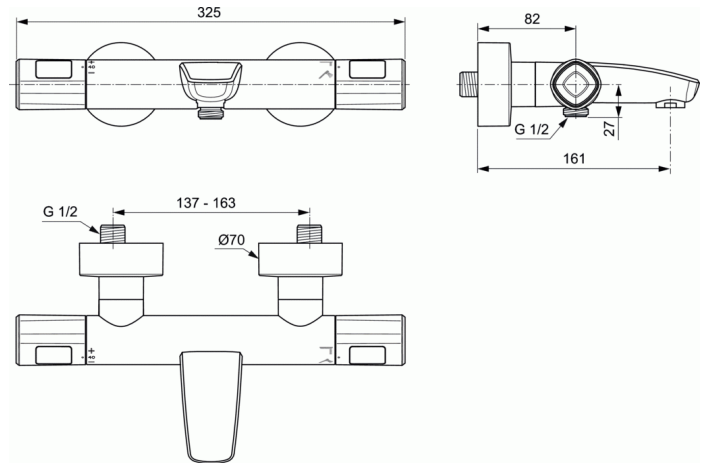

### Exposed thermostatic bath & shower mixer

- Exposed model, S-connection with hidden nuts
- IS Thermostatic cartridge new technology
- Ceramic valve G1/2 180°
- Cool body technology
- Without accessories
- Diamond metal handles with hot water at 40°C stop button and 50% water volume stop button
- Diverter integrated into the body - 180 degree operation
- Perlator aerator
- Non return valve
- Comply with EN 1111