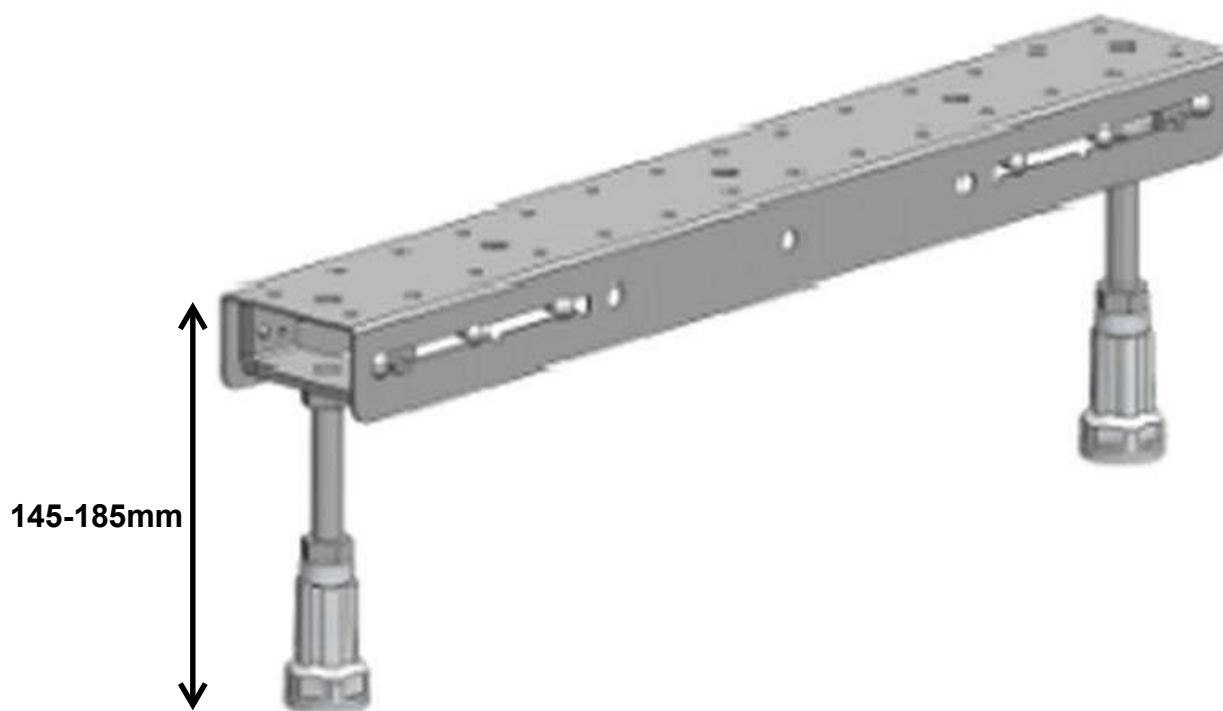

HOESCH

1 Pair of tub feet

1 PAIR OF TUB FEET

Product number: 690705

1 pair of HOESCH tub feet for all bath tub models without apron and without external panelling.

Typ	690705
Material	Special accessories for bathtub
EAN code	4018232318035
Intrasat weight	3