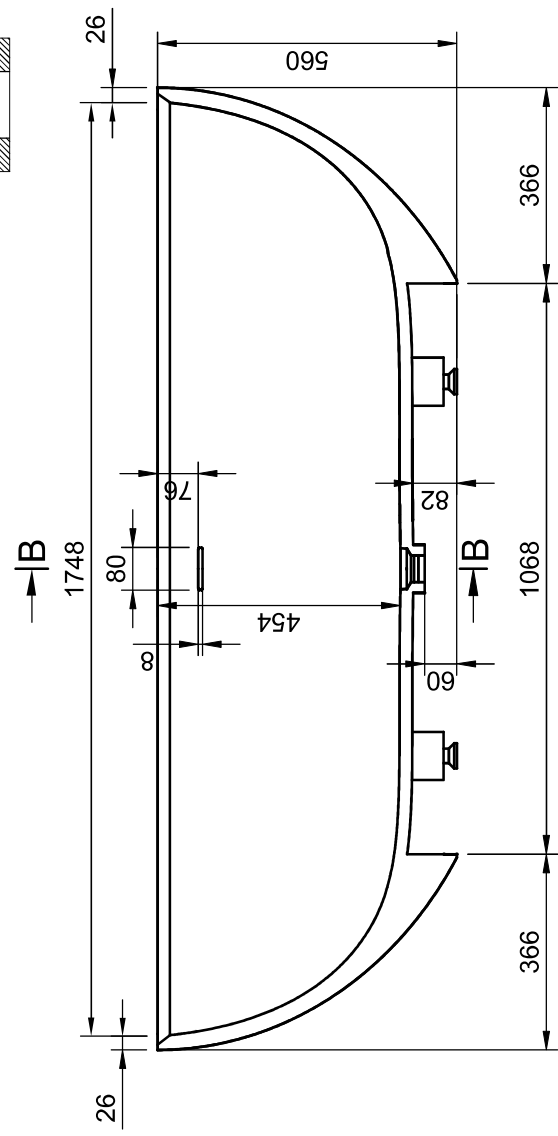

TOP VIEW

SECTION B-B

SECTION A-A

Accessories List

9000167  
Pop-up Drainage  
For Bathtub  
1pc

9000090  
Magic Sponge  
1pc

9000345  
Bathtub Waste  
Pipe-Grey  
1pc