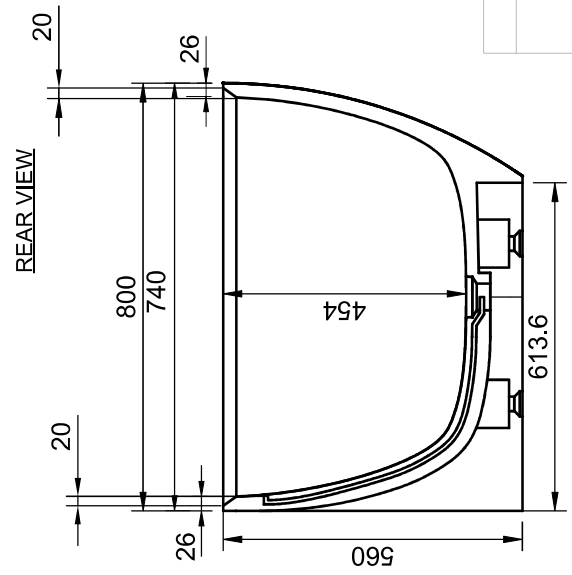

TOP VIEW

SECTION B-B

SECTION A-A

Accessories List

9000167  
Pop-up Drainage  
For Bathtub  
1pc

9000090  
Magic Sponge  
1pc

9000345  
Bathtub Waste  
Pipe-Grey  
1pc