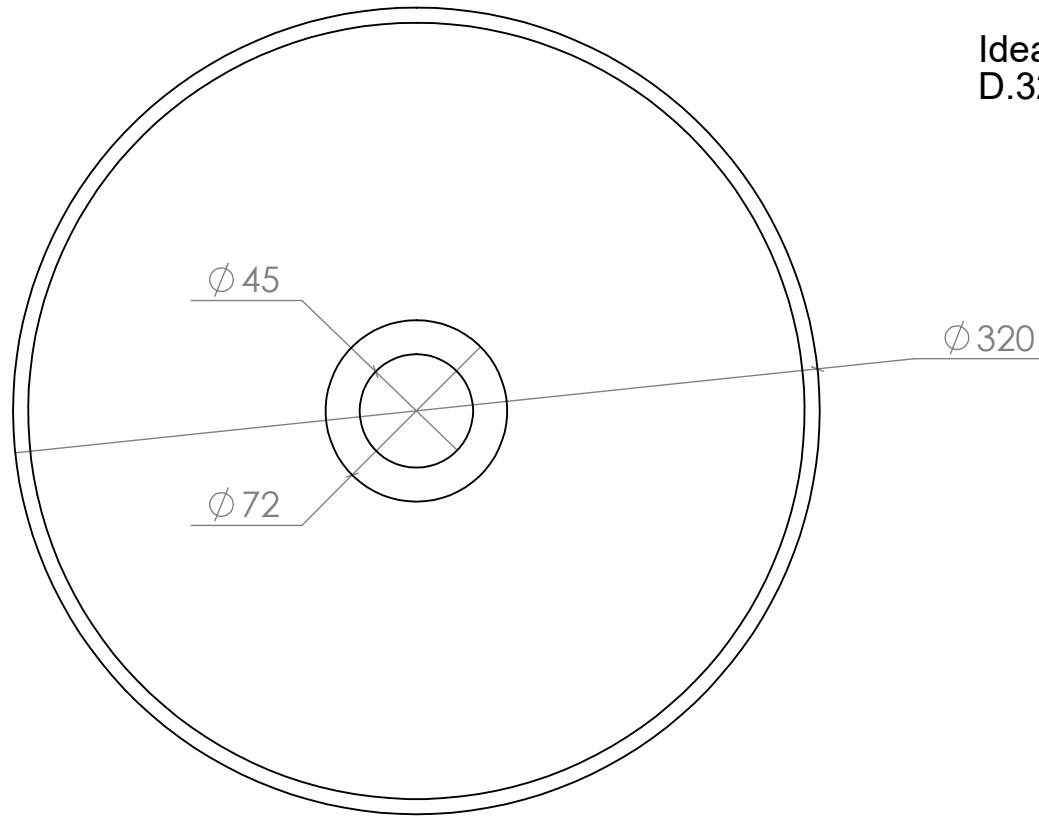

Ideavit code 290247 Solidthin XS
D.320xH.125mm

SECTION A-A

TITLE: XXXXXXXXXXXX	SCALE:1:3	SHEET 1 OF 1
WEIGHT:		