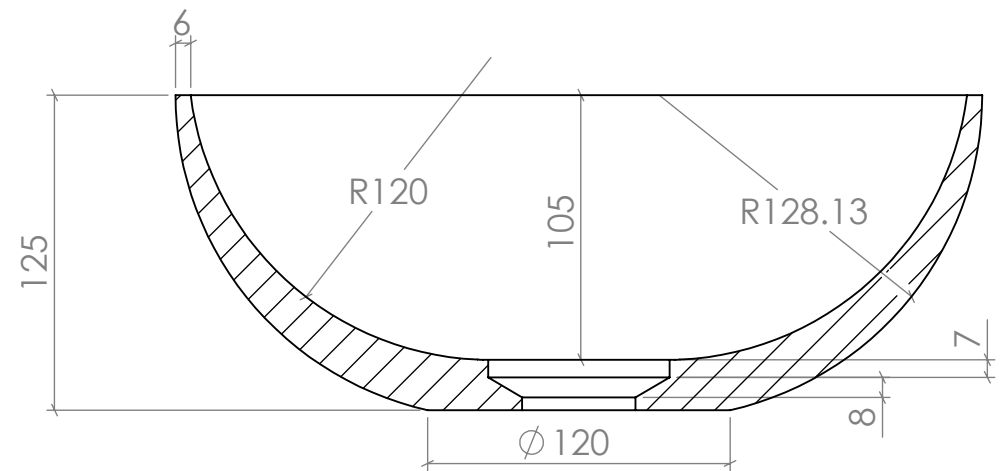

Ideavit code 290247 Solidthin XS
D.320xH.125mm

SECTION A-A

TITLE: XXXXXXXXXXXX	SCALE:1:3	SHEET 1 OF 1
WEIGHT:		